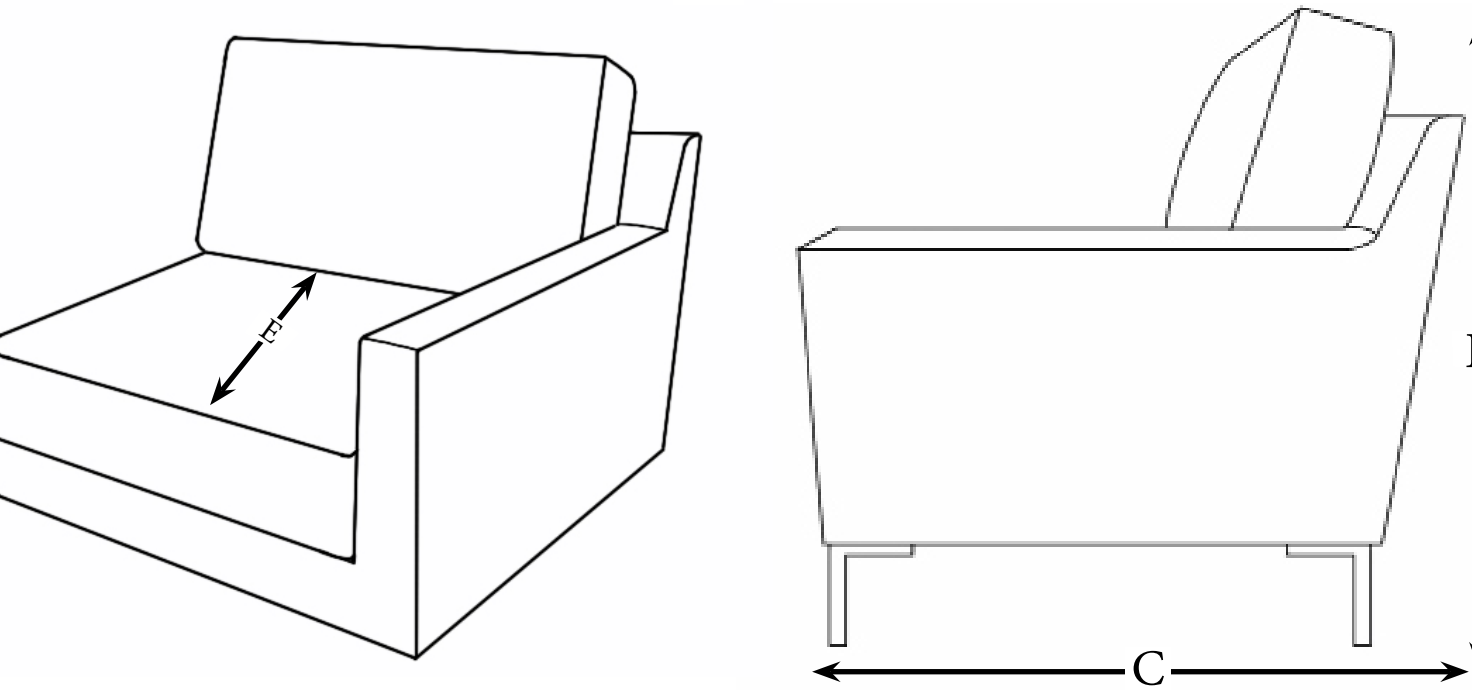

# THE SAVOY FINO - 901

## Dimensions

- A - Total Width - 80"
- B - Total Height 37"
- C - Total Depth - 37"
- D - Height To Top Of Seat - 19"
- E - Depth From Front Of Seat To Back Cushion - 21"
- F - Height To Top Of Arm - 24"
- G - Back Cushion Height - 21"

## KEY TRAITS

Stitching	OUTSIDE BACK	BACK PILLOW	Dimensions
TOP STITCH	ANGLED	VELCRO WITHOUT EAR	4" Arm 5" Rail 18" Seat Height

Available Feet	FEET SKU	Available SKU'S
----------------	----------	-----------------

## ALLOWED Seat Width By Depth

37" Depth	Cushion Density	39" Depth	41" Depth	Cushion Density
22" Seat Width	Layered Luxury Standard Is HR-23	22" Seat Width	28" Seat Width	Deluxe Cushion Standard - HR-23
24" Seat Width		24" Seat Width	30" Seat Width	
26" Seat Width	HR-23	26" Seat Width	32" Seat Width	With Book Wrap
28" Seat Width		28" Seat Width	34" Seat Width	
30" Seat Width	1 Available Upgrade HR-34 Firm	30" Seat Width	36" Seat Width	1 Available Upgrade HR-34 Firm With Book Wrap
32" Seat Width		32" Seat Width		
34" Seat Width	HR-34	34" Seat Width		HR-34
36" Seat Width		36" Seat Width		