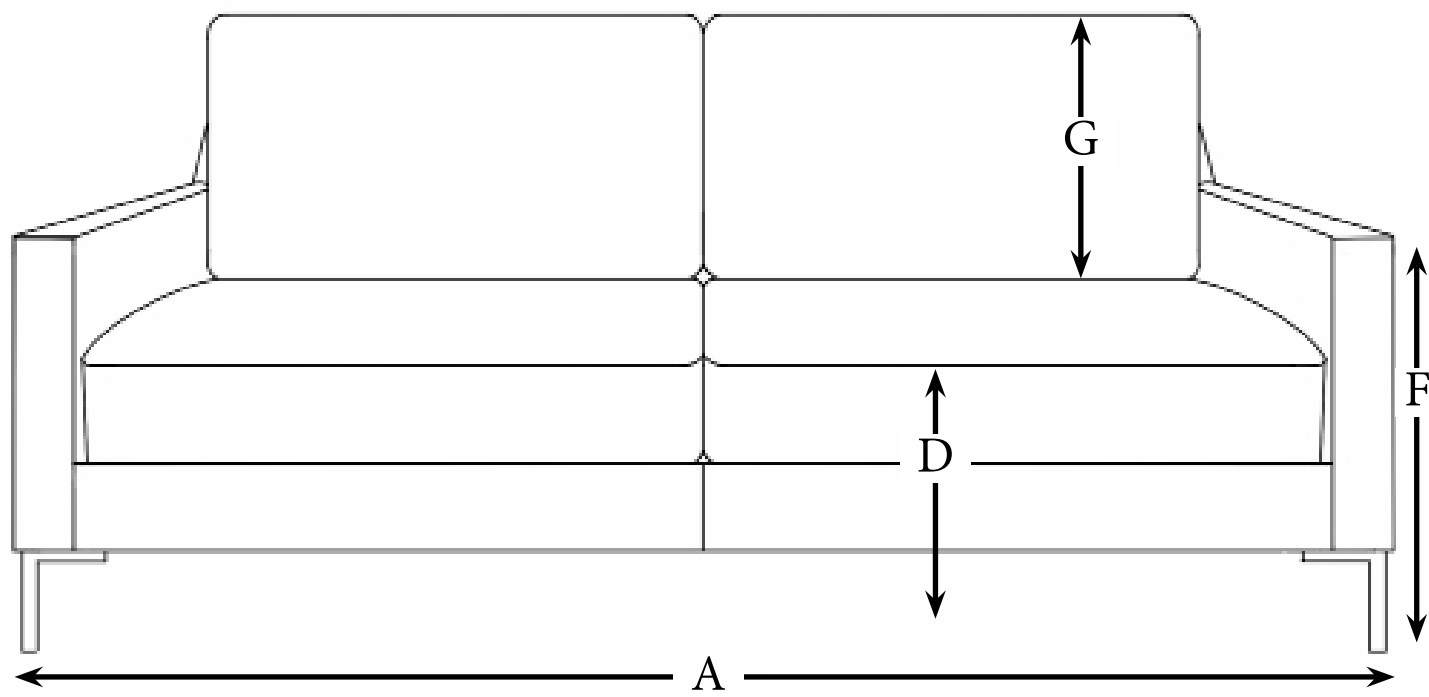

# THE SAVOY FINO - 901

## Dimensions

- A - Total Width - 80"
- B - Total Height 37"
- C - Total Depth - 37"
- D - Height To Top Of Seat - 19"
- E - Depth From Front Of Seat To Back Cushion - 21"
- F - Height To Top Of Arm - 24"
- G - Back Cushion Height - 21"

## KEY TRAITS

Stitching	OUTSIDE BACK	BACK PILLOW	Dimensions
TOP STITCH	ANGLED	VELCRO WITHOUT EAR	4" Arm 5" Rail 18" Seat Height

Available Feet	FEET SKU	Available SKU'S
----------------	----------	-----------------

## ALLOWED Seat Width By Depth

37" Depth	Cushion Density	39" Depth	41" Depth	Cushion Density
22" Seat Width	Layered Luxury Standard Is HR-23	22" Seat Width	28" Seat Width	Deluxe Cushion Standard - HR-23
24" Seat Width		24" Seat Width	30" Seat Width	
26" Seat Width	HR-23	26" Seat Width	32" Seat Width	With Book Wrap
28" Seat Width		28" Seat Width	34" Seat Width	
30" Seat Width	1 Available Upgrade HR-34 Firm	30" Seat Width	36" Seat Width	1 Available Upgrade HR-34 Firm With Book Wrap
32" Seat Width		32" Seat Width		
34" Seat Width	HR-34	34" Seat Width		HR-34
36" Seat Width		36" Seat Width		