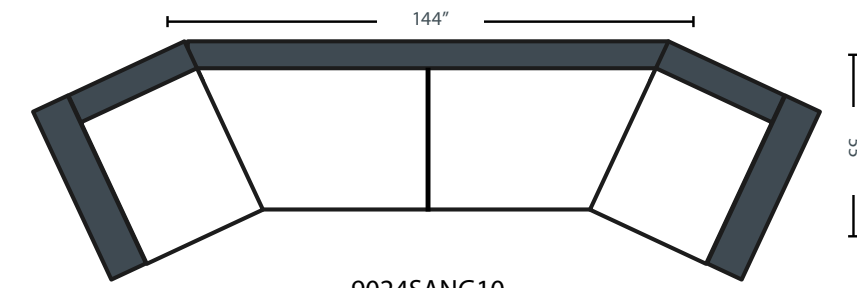

THE SAVOY MEZZO - 902

Dimensions

- A - Total Width - 80"
- B - Total Height 37"
- C - Total Depth - 37"
- D - Height To Top Of Seat - 19"
- E - Depth From Front Of Seat To Back Cushion - 21"
- F - Height To Top Of Arm - 24"
- G - Back Cushion Height - 21"

ALLOWED Seat Width By Depth

37" Depth	Cushion Density	39" Depth	41" Depth	Cushion Density
22" Seat Width	Layered Luxury Standard Is HR-23	22" Seat Width	28" Seat Width	Deluxe Cushion Standard - HR-23 With Book Wrap
24" Seat Width		24" Seat Width	30" Seat Width	
26" Seat Width	HR-23	26" Seat Width	32" Seat Width	HR-23
28" Seat Width		28" Seat Width	34" Seat Width	
30" Seat Width	1 Available Upgrade HR-34 Firm	30" Seat Width	36" Seat Width	1 Available Upgrade HR-34 Firm With Book Wrap
32" Seat Width		32" Seat Width		
34" Seat Width	HR-34	34" Seat Width		HR-34
36" Seat Width		36" Seat Width		

902RC

902CH

902RCH

902L

902LL + 902RCH

902LS + 901RSB

902LCH+902AL + 902RSB

902AL

902LL + 902RCH

9023SANG

902RL

902LCH + 902AL + 902RCH

9024SANG10