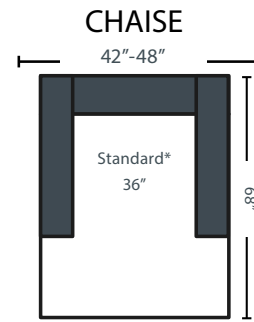

THE SAVOY MEZZO - 902

Dimensions

- A - Total Width - 80"
- B - Total Height 37"
- C - Total Depth - 37"
- D - Height To Top Of Seat - 19"
- E - Depth From Front Of Seat To Back Cushion - 21"
- F - Height To Top Of Arm - 24"
- G - Back Cushion Height - 21"

ALLOWED Seat Width By Depth

37" Depth	Cushion Density	39" Depth	41" Depth	Cushion Density
22" Seat Width	Layered Luxury Standard Is HR-23	22" Seat Width	28" Seat Width	Deluxe Cushion Standard - HR-23 With Book Wrap
24" Seat Width		24" Seat Width	30" Seat Width	
26" Seat Width	HR-23	26" Seat Width	32" Seat Width	HR-23
28" Seat Width		28" Seat Width	34" Seat Width	
30" Seat Width	1 Available Upgrade HR-34 Firm	30" Seat Width	36" Seat Width	1 Available Upgrade HR-34 Firm With Book Wrap
32" Seat Width		32" Seat Width		
34" Seat Width	HR-34	34" Seat Width		HR-34
36" Seat Width		36" Seat Width		

902C

902S

902RS / 902LS

902LL + 902RSB

902LS + 902B + 902RS

902AC

9024S

902AS

902RC

902CH

902RCH

902L

902LL + 902RCH

902LS + 901RSB

902LCH+902AL + 902RSB

902AL