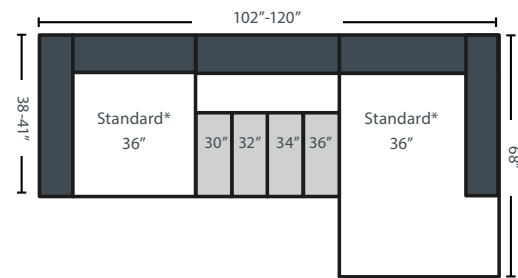

THE SAVOY MEZZO - 902

Dimensions

- A - Total Width - 80"
- B - Total Height 37"
- C - Total Depth - 37"
- D - Height To Top Of Seat - 19"
- E - Depth From Front Of Seat To Back Cushion - 21"
- F - Height To Top Of Arm - 24"
- G - Back Cushion Height - 21"

ALLOWED Seat Width By Depth

37" Depth	Cushion Density	39" Depth	41" Depth	Cushion Density
22" Seat Width	Layered Luxury Standard Is HR-23	22" Seat Width	28" Seat Width	Deluxe Cushion Standard - HR-23 With Book Wrap
24" Seat Width		24" Seat Width	30" Seat Width	
26" Seat Width	HR-23	26" Seat Width	32" Seat Width	HR-23
28" Seat Width		28" Seat Width	34" Seat Width	
30" Seat Width	1 Available Upgrade HR-34 Firm	30" Seat Width	36" Seat Width	1 Available Upgrade HR-34 Firm With Book Wrap
32" Seat Width		32" Seat Width		
34" Seat Width	HR-34	34" Seat Width		HR-34
36" Seat Width		36" Seat Width		

902RC

902CH

902RCH

902L

902LL + 902RCH

902LS + 901RSB

902LCH+902AL + 902RSB

902AL

902LL + 902RCH

9023SANG

902RL

902LCH + 902AL + 902RCH

9024SANG10