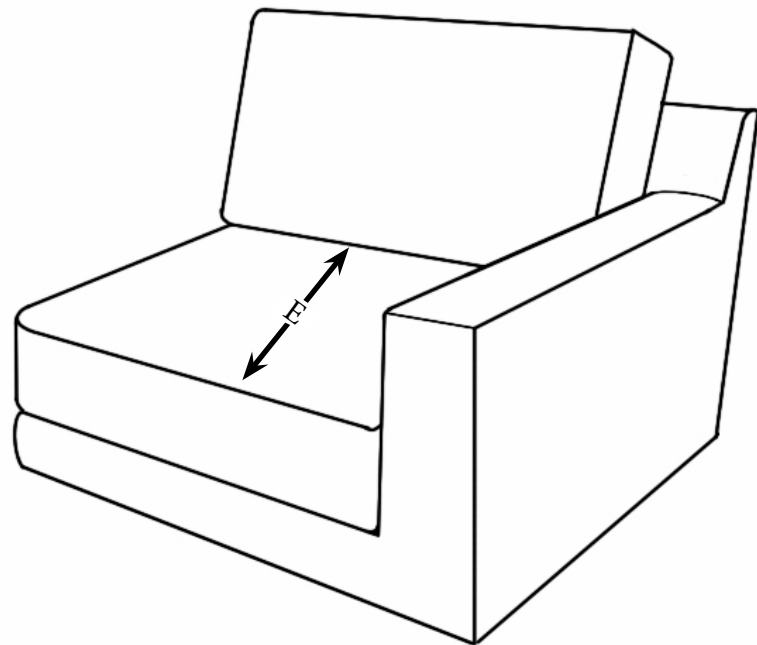

THE SAVOY MEZZO - 902

Dimensions

- A - Total Width - 80"
- B - Total Height 37"
- C - Total Depth - 37"
- D - Height To Top Of Seat - 19"
- E - Depth From Front Of Seat To Back Cushion - 21"
- F - Height To Top Of Arm - 24"
- G - Back Cushion Height - 21"

KEY TRAITS

Stitching	OUTSIDE BACK	BACK PILLOW	Dimensions
TOP STITCH	ANGLED	VELCRO WITHOUT EAR	6" Arm 5" Rail 18" Seat Height

Available Feet FEET SKU

Available Feet	FEET SKU	LIST SKU	LIST SKU
Black Matte 6.75"	BLKMATE	Chair - C	Sofa - S
Brass 6"	BRASS	Armless Chair - AC	Armless Sofa - AS
Chrome 7"	SAVOY	Left Chair - LC	Left Sofa - LS
Tall Tapered Briarwood	33MB	Right Chair - RC	Right Sofa - RS
Tall Tapered Coffee	33MC	Loveseat - L	Left Sofa Bumper - LSB
Tall Shaped Taper Briarwood	36MB	Armless Loveseat - AL	Right Sofa Bumper - RSB
Tall Shaped Taper Coffee	36MC	Right Loveseat - RL	4 Seat Sofa - 4S
XL Tapered Briarwood	71TLB	Left Loveseat - LL	Armless 4 seat Sofa Bumper - A4SB
XL Tapered Coffee	71TLC	Left Loveseat Bumper - LLB	Left 4 Seat Sofa Bumper - L4SB
Italian Chrome Leg	940FOOT	Right Loveseat Bumper - RLB	Right 4 Seat Sofa Bumper - R4SB

ALLOWED Seat Width By Depth

37" Depth	Cushion Density	39" Depth	41" Depth	Cushion Density
22" Seat Width	Layered Luxury Standard Is HR-23	22" Seat Width	28" Seat Width	Deluxe Cushion Standard - HR-23 With Book Wrap
24" Seat Width		24" Seat Width	30" Seat Width	
26" Seat Width	HR-23	26" Seat Width	32" Seat Width	HR-23
28" Seat Width		28" Seat Width	34" Seat Width	
30" Seat Width	1 Available Upgrade HR-34 Firm	30" Seat Width	36" Seat Width	1 Available Upgrade HR-34 Firm With Book Wrap
32" Seat Width		32" Seat Width		
34" Seat Width	HR-34	34" Seat Width		HR-34
36" Seat Width		36" Seat Width		