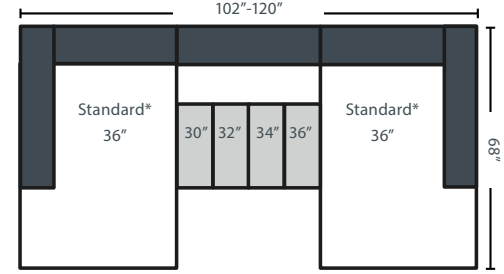

THE SAVOY MEZZO - 902

Dimensions

- A - Total Width - 80"
- B - Total Height 37"
- C - Total Depth - 37"
- D - Height To Top Of Seat - 19"
- E - Depth From Front Of Seat To Back Cushion - 21"
- F - Height To Top Of Arm - 24"
- G - Back Cushion Height - 21"

ALLOWED Seat Width By Depth

37" Depth	Cushion Density	39" Depth	41" Depth	Cushion Density
22" Seat Width	Layered Luxury Standard Is HR-23	22" Seat Width	28" Seat Width	Deluxe Cushion Standard - HR-23 With Book Wrap
24" Seat Width		24" Seat Width	30" Seat Width	
26" Seat Width	HR-23	26" Seat Width	32" Seat Width	HR-23
28" Seat Width		28" Seat Width	34" Seat Width	
30" Seat Width	1 Available Upgrade HR-34 Firm	30" Seat Width	36" Seat Width	1 Available Upgrade HR-34 Firm With Book Wrap
32" Seat Width		32" Seat Width		
34" Seat Width	HR-34	34" Seat Width		HR-34
36" Seat Width		36" Seat Width		

902RC

902CH

902RCH

902L

902LL + 902RCH

902LS + 901RSB

902LCH+902AL + 902RSB

902AL