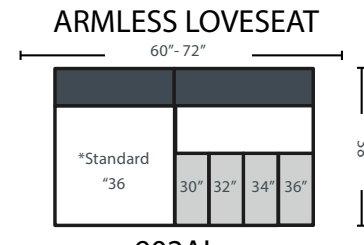

THE SAVOY MEZZO - 902

Dimensions

- A - Total Width - 80"
- B - Total Height 37"
- C - Total Depth - 37"
- D - Height To Top Of Seat - 19"
- E - Depth From Front Of Seat To Back Cushion - 21"
- F - Height To Top Of Arm - 24"
- G - Back Cushion Height - 21"

ALLOWED Seat Width By Depth

37" Depth	Cushion Density	39" Depth	41" Depth	Cushion Density
22" Seat Width	Layered Luxury Standard Is HR-23	22" Seat Width	28" Seat Width	Deluxe Cushion Standard - HR-23 With Book Wrap
24" Seat Width		24" Seat Width	30" Seat Width	
26" Seat Width	HR-23	26" Seat Width	32" Seat Width	HR-23
28" Seat Width		28" Seat Width	34" Seat Width	
30" Seat Width	1 Available Upgrade HR-34 Firm	30" Seat Width	36" Seat Width	1 Available Upgrade HR-34 Firm With Book Wrap
32" Seat Width		32" Seat Width		
34" Seat Width	HR-34	34" Seat Width		HR-34
36" Seat Width		36" Seat Width		

902RC

902CH

902RCH

902L

902LL + 902RCH

902LS + 901RSB

902LCH+902AL + 902RSB

902AL

902LL + 902RCH

9023SANG

902RL

902LCH + 902AL + 902RCH

9024SANG10