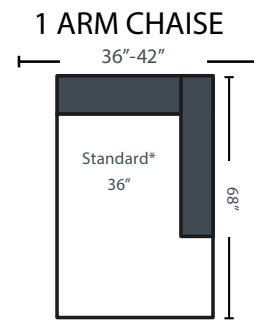

THE SAVOY MEZZO - 902

Dimensions

- A - Total Width - 80"
- B - Total Height 37"
- C - Total Depth - 37"
- D - Height To Top Of Seat - 19"
- E - Depth From Front Of Seat To Back Cushion - 21"
- F - Height To Top Of Arm - 24"
- G - Back Cushion Height - 21"

ALLOWED Seat Width By Depth

37" Depth	Cushion Density	39" Depth	41" Depth	Cushion Density
22" Seat Width	Layered Luxury Standard Is HR-23	22" Seat Width	28" Seat Width	Deluxe Cushion Standard - HR-23 With Book Wrap
24" Seat Width		24" Seat Width	30" Seat Width	
26" Seat Width	HR-23	26" Seat Width	32" Seat Width	HR-23
28" Seat Width		28" Seat Width	34" Seat Width	
30" Seat Width	1 Available Upgrade HR-34 Firm	30" Seat Width	36" Seat Width	1 Available Upgrade HR-34 Firm With Book Wrap
32" Seat Width		32" Seat Width		
34" Seat Width	HR-34	34" Seat Width		HR-34
36" Seat Width		36" Seat Width		

902C

902S

902RS / 902LS

902LL + 902RSB

902LS + 902B + 902RS

902AC

9024S

902AS

902RC

902CH

902RCH

902L

902LL + 902RCH

902LS + 901RSB

902LCH+902AL + 902RSB

902AL