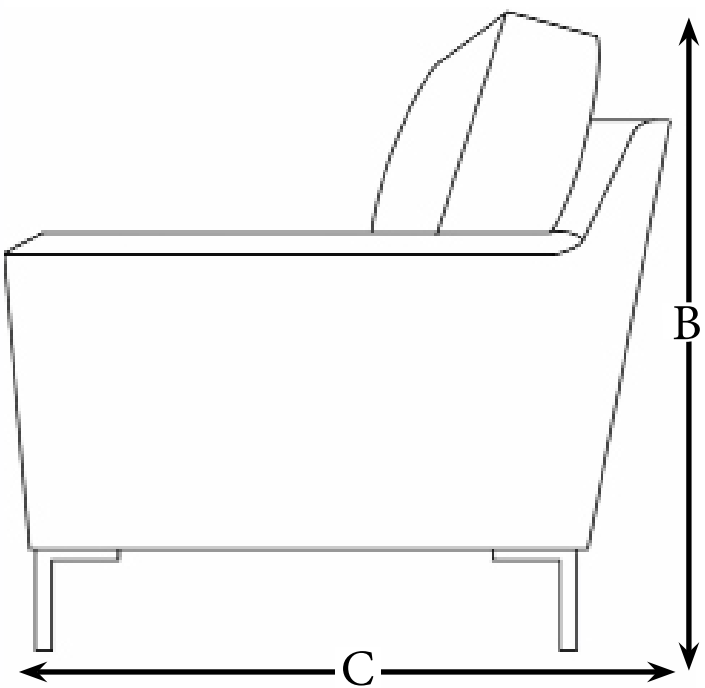

THE SAVOY MEZZO - 902

Dimensions

- A - Total Width - 80"
- B - Total Height 37"
- C - Total Depth - 37"
- D - Height To Top Of Seat - 19"
- E - Depth From Front Of Seat To Back Cushion - 21"
- F - Height To Top Of Arm - 24"
- G - Back Cushion Height - 21"

KEY TRAITS

Stitching	OUTSIDE BACK	BACK PILLOW	Dimensions
TOP STITCH	ANGLED	VELCRO WITHOUT EAR	6" Arm 5" Rail 18" Seat Height

Available Feet FEET SKU

Available Feet	FEET SKU	LIST SKU	LIST SKU
Black Matte 6.75"	BLKMATE	Chair - C	Sofa - S
Brass 6"	BRASS	Armless Chair - AC	Armless Sofa - AS
Chrome 7"	SAVOY	Left Chair - LC	Left Sofa - LS
Tall Tapered Briarwood	33MB	Right Chair - RC	Right Sofa - RS
Tall Tapered Coffee	33MC	Loveseat - L	Left Sofa Bumper - LSB
Tall Shaped Taper Briarwood	36MB	Armless Loveseat - AL	Right Sofa Bumper - RSB
Tall Shaped Taper Coffee	36MC	Right Loveseat - RL	4 Seat Sofa - 4S
XL Tapered Briarwood	71TLB	Left Loveseat - LL	Armless 4 seat Sofa Bumper - A4SB
XL Tapered Coffee	71TLC	Left Loveseat Bumper - LLB	Left 4 Seat Sofa Bumper - L4SB
Italian Chrome Leg	940FOOT	Right Loveseat Bumper - RLB	Right 4 Seat Sofa Bumper - R4SB

ALLOWED Seat Width By Depth

37" Depth	Cushion Density	39" Depth	41" Depth	Cushion Density
22" Seat Width	Layered Luxury Standard Is HR-23	22" Seat Width	28" Seat Width	Deluxe Cushion Standard - HR-23 With Book Wrap
24" Seat Width		24" Seat Width	30" Seat Width	
26" Seat Width	HR-23	26" Seat Width	32" Seat Width	HR-23
28" Seat Width		28" Seat Width	34" Seat Width	
30" Seat Width	1 Available Upgrade HR-34 Firm	30" Seat Width	36" Seat Width	1 Available Upgrade HR-34 Firm With Book Wrap
32" Seat Width		32" Seat Width		
34" Seat Width	HR-34	34" Seat Width		HR-34
36" Seat Width		36" Seat Width		