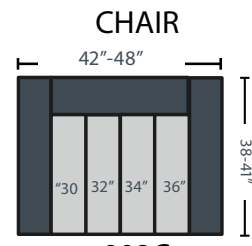

THE SAVOY MEZZO - 902

Dimensions

- A - Total Width - 80"
- B - Total Height 37"
- C - Total Depth - 37"
- D - Height To Top Of Seat - 19"
- E - Depth From Front Of Seat To Back Cushion - 21"
- F - Height To Top Of Arm - 24"
- G - Back Cushion Height - 21"

KEY TRAITS

Stitching	OUTSIDE BACK	BACK PILLOW	Dimensions
TOP STITCH	ANGLED	VELCRO WITHOUT EAR	6" Arm 5" Rail 18" Seat Height

Available Feet FEET SKU

Available Feet	FEET SKU	LIST SKU	LIST SKU
Black Matte 6.75"	BLKMATE	Chair - C	Sofa - S
Brass 6"	BRASS	Armless Chair - AC	Armless Sofa - AS
Chrome 7"	SAVOY	Left Chair - LC	Left Sofa - LS
Tall Tapered Briarwood	33MB	Right Chair - RC	Right Sofa - RS
Tall Tapered Coffee	33MC	Loveseat - L	Left Sofa Bumper - LSB
Tall Shaped Taper Briarwood	36MB	Armless Loveseat - AL	Right Sofa Bumper - RSB
Tall Shaped Taper Coffee	36MC	Right Loveseat - RL	4 Seat Sofa - 4S
XL Tapered Briarwood	71TLB	Left Loveseat - LL	Armless 4 seat Sofa Bumper - A4SB
XL Tapered Coffee	71TLC	Left Loveseat Bumper - LLB	Left 4 Seat Sofa Bumper - L4SB
Italian Chrome Leg	940FOOT	Right Loveseat Bumper - RLB	Right 4 Seat Sofa Bumper - R4SB

ALLOWED Seat Width By Depth

37" Depth	Cushion Density	39" Depth	41" Depth	Cushion Density
22" Seat Width	Layered Luxury Standard Is HR-23	22" Seat Width	28" Seat Width	Deluxe Cushion Standard - HR-23 With Book Wrap
24" Seat Width		24" Seat Width	30" Seat Width	
26" Seat Width	HR-23	26" Seat Width	32" Seat Width	HR-23
28" Seat Width		28" Seat Width	34" Seat Width	
30" Seat Width	1 Available Upgrade HR-34 Firm	30" Seat Width	36" Seat Width	1 Available Upgrade HR-34 Firm With Book Wrap
32" Seat Width		32" Seat Width		
34" Seat Width	HR-34	34" Seat Width		HR-34
36" Seat Width		36" Seat Width		