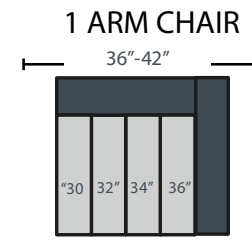

THE SAVOY MEZZO - 902

Dimensions

- A - Total Width - 80"
- B - Total Height 37"
- C - Total Depth - 37"
- D - Height To Top Of Seat - 19"
- E - Depth From Front Of Seat To Back Cushion - 21"
- F - Height To Top Of Arm - 24"
- G - Back Cushion Height - 21"

KEY TRAITS

Stitching	OUTSIDE BACK	BACK PILLOW	Dimensions
TOP STITCH	ANGLED	VELCRO WITHOUT EAR	6" Arm 5" Rail 18" Seat Height

Available Feet FEET SKU

Available Feet	FEET SKU	LIST SKU	LIST SKU
Black Matte 6.75"	BLKMATE	Chair - C	Sofa - S
Brass 6"	BRASS	Armless Chair - AC	Armless Sofa - AS
Chrome 7"	SAVOY	Left Chair - LC	Left Sofa - LS
Tall Tapered Briarwood	33MB	Right Chair - RC	Right Sofa - RS
Tall Tapered Coffee	33MC	Loveseat - L	Left Sofa Bumper - LSB
Tall Shaped Taper Briarwood	36MB	Armless Loveseat - AL	Right Sofa Bumper - RSB
Tall Shaped Taper Coffee	36MC	Right Loveseat - RL	4 Seat Sofa - 4S
XL Tapered Briarwood	71TLB	Left Loveseat - LL	Armless 4 seat Sofa Bumper - A4SB
XL Tapered Coffee	71TLC	Left Loveseat Bumper - LLB	Left 4 Seat Sofa Bumper - L4SB
Italian Chrome Leg	940FOOT	Right Loveseat Bumper - RLB	Right 4 Seat Sofa Bumper - R4SB

ALLOWED Seat Width By Depth

37" Depth	Cushion Density	39" Depth	41" Depth	Cushion Density
22" Seat Width	Layered Luxury Standard Is HR-23	22" Seat Width	28" Seat Width	Deluxe Cushion Standard - HR-23 With Book Wrap
24" Seat Width		24" Seat Width	30" Seat Width	
26" Seat Width	HR-23	26" Seat Width	32" Seat Width	HR-23
28" Seat Width		28" Seat Width	34" Seat Width	
30" Seat Width	1 Available Upgrade HR-34 Firm	30" Seat Width	36" Seat Width	1 Available Upgrade HR-34 Firm With Book Wrap
32" Seat Width		32" Seat Width		
34" Seat Width	HR-34	34" Seat Width		HR-34
36" Seat Width		36" Seat Width		

902C

902S

902RS / 902LS

902LL + 902RSB

902LS + 902B + 902RS

902AC

9024S

902AS