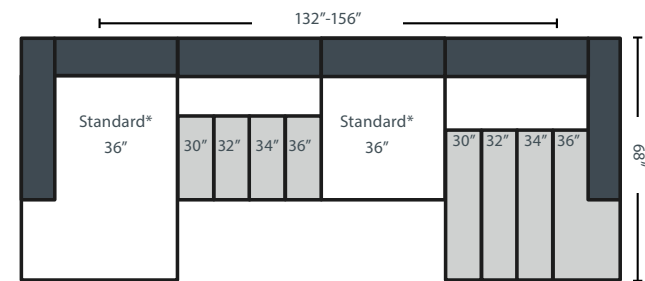

902LCH + 902AL + 902RCH