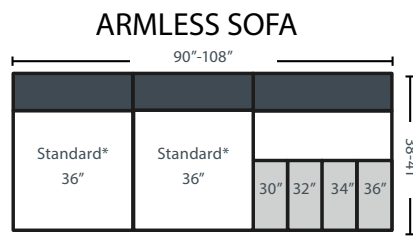

THE SAVOY MEZZO - 902

Dimensions

- A - Total Width - 80"
- B - Total Height 37"
- C - Total Depth - 37"
- D - Height To Top Of Seat - 19"
- E - Depth From Front Of Seat To Back Cushion - 21"
- F - Height To Top Of Arm - 24"
- G - Back Cushion Height - 21"

ALLOWED Seat Width By Depth

37" Depth	Cushion Density	39" Depth	41" Depth	Cushion Density
22" Seat Width	Layered Luxury Standard Is HR-23	22" Seat Width	28" Seat Width	Deluxe Cushion Standard - HR-23 With Book Wrap
24" Seat Width		24" Seat Width	30" Seat Width	
26" Seat Width	HR-23	26" Seat Width	32" Seat Width	HR-23
28" Seat Width		28" Seat Width	34" Seat Width	
30" Seat Width	1 Available Upgrade HR-34 Firm	30" Seat Width	36" Seat Width	1 Available Upgrade HR-34 Firm With Book Wrap
32" Seat Width		32" Seat Width		
34" Seat Width	HR-34	34" Seat Width		HR-34
36" Seat Width		36" Seat Width		

902C

902S

902RS / 902LS

902LL + 902RSB

902LS + 902B + 902RS

902AC

9024S

902AS

902RC

902CH

902RCH

902L

902LL + 902RCH

902LS + 901RSB

902LCH+902AL + 902RSB

902AL