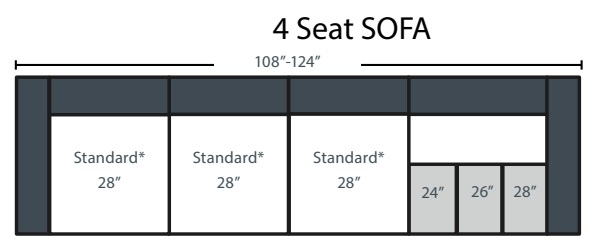

THE SAVOY MEZZO - 902

Dimensions

- A - Total Width - 80"
- B - Total Height 37"
- C - Total Depth - 37"
- D - Height To Top Of Seat - 19"
- E - Depth From Front Of Seat To Back Cushion - 21"
- F - Height To Top Of Arm - 24"
- G - Back Cushion Height - 21"

ALLOWED Seat Width By Depth

37" Depth	Cushion Density	39" Depth	41" Depth	Cushion Density
22" Seat Width	Layered Luxury Standard Is HR-23	22" Seat Width	28" Seat Width	Deluxe Cushion Standard - HR-23 With Book Wrap
24" Seat Width		24" Seat Width	30" Seat Width	
26" Seat Width	HR-23	26" Seat Width	32" Seat Width	HR-23
28" Seat Width		28" Seat Width	34" Seat Width	
30" Seat Width	1 Available Upgrade HR-34 Firm	30" Seat Width	36" Seat Width	1 Available Upgrade HR-34 Firm With Book Wrap
32" Seat Width		32" Seat Width		
34" Seat Width	HR-34	34" Seat Width		HR-34
36" Seat Width		36" Seat Width		

902C

902S

902RS / 902LS

902LL + 902RSB

902LS + 902B + 902RS

902AC

9024S

902AS

902RC

902CH

902RCH

902L

902LL + 902RCH

902LS + 901RSB

902LCH+902AL + 902RSB

902AL