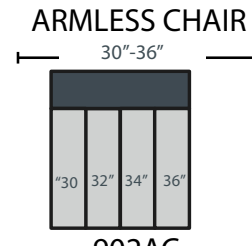

THE SAVOY MEZZO - 902

Dimensions

- A - Total Width - 80"
- B - Total Height 37"
- C - Total Depth - 37"
- D - Height To Top Of Seat - 19"
- E - Depth From Front Of Seat To Back Cushion - 21"
- F - Height To Top Of Arm - 24"
- G - Back Cushion Height - 21"

KEY TRAITS

Stitching	OUTSIDE BACK	BACK PILLOW	Dimensions
TOP STITCH	ANGLED	VELCRO WITHOUT EAR	6" Arm 5" Rail 18" Seat Height

Available Feet FEET SKU

Available Feet	FEET SKU	LIST SKU	LIST SKU
Black Matte 6.75"	BLKMATE	Chair - C	Sofa - S
Brass 6"	BRASS	Armless Chair - AC	Armless Sofa - AS
Chrome 7"	SAVOY	Left Chair - LC	Left Sofa - LS
Tall Tapered Briarwood	33MB	Right Chair - RC	Right Sofa - RS
Tall Tapered Coffee	33MC	Loveseat - L	Left Sofa Bumper - LSB
Tall Shaped Taper Briarwood	36MB	Armless Loveseat - AL	Right Sofa Bumper - RSB
Tall Shaped Taper Coffee	36MC	Right Loveseat - RL	4 Seat Sofa - 4S
XL Tapered Briarwood	71TLB	Left Loveseat - LL	Armless 4 seat Sofa Bumper - A4SB
XL Tapered Coffee	71TLC	Left Loveseat Bumper - LLB	Left 4 Seat Sofa Bumper - L4SB
Italian Chrome Leg	940FOOT	Right Loveseat Bumper - RLB	Right 4 Seat Sofa Bumper - R4SB

ALLOWED Seat Width By Depth

37" Depth	Cushion Density	39" Depth	41" Depth	Cushion Density
22" Seat Width	Layered Luxury Standard Is HR-23	22" Seat Width	28" Seat Width	Deluxe Cushion Standard - HR-23 With Book Wrap
24" Seat Width		24" Seat Width	30" Seat Width	
26" Seat Width	HR-23	26" Seat Width	32" Seat Width	HR-23
28" Seat Width		28" Seat Width	34" Seat Width	
30" Seat Width	1 Available Upgrade HR-34 Firm	30" Seat Width	36" Seat Width	1 Available Upgrade HR-34 Firm With Book Wrap
32" Seat Width		32" Seat Width		
34" Seat Width	HR-34	34" Seat Width		HR-34
36" Seat Width		36" Seat Width		

902C

902S

902RS / 902LS

902LL + 902RSB

902LS + 902B + 902RS

902AC

9024S

902AS