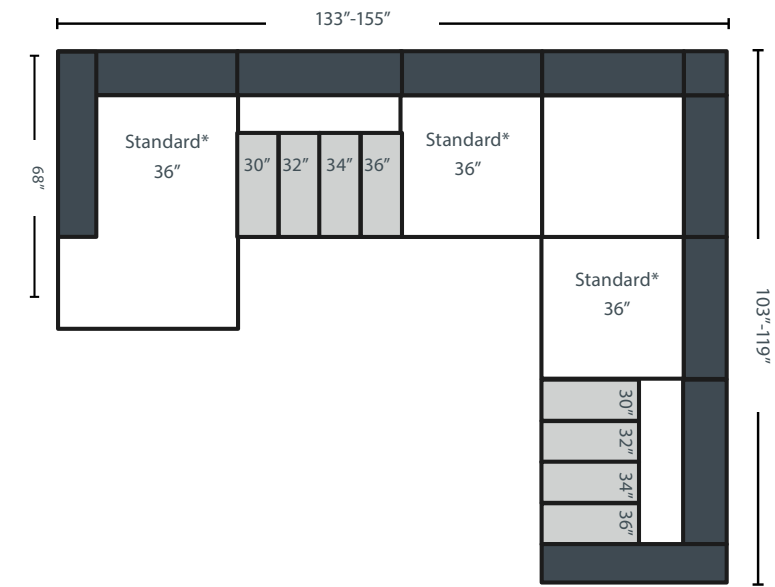

THE SAVOY MEZZO - 902

Dimensions

- A - Total Width - 80"
- B - Total Height 37"
- C - Total Depth - 37"
- D - Height To Top Of Seat - 19"
- E - Depth From Front Of Seat To Back Cushion - 21"
- F - Height To Top Of Arm - 24"
- G - Back Cushion Height - 21"

ALLOWED Seat Width By Depth

37" Depth	Cushion Density	39" Depth	41" Depth	Cushion Density
22" Seat Width	Layered Luxury Standard Is HR-23	22" Seat Width	28" Seat Width	Deluxe Cushion Standard - HR-23 With Book Wrap
24" Seat Width		24" Seat Width	30" Seat Width	
26" Seat Width	HR-23	26" Seat Width	32" Seat Width	HR-23
28" Seat Width		28" Seat Width	34" Seat Width	
30" Seat Width	1 Available Upgrade HR-34 Firm	30" Seat Width	36" Seat Width	1 Available Upgrade HR-34 Firm With Book Wrap
32" Seat Width		32" Seat Width		
34" Seat Width	HR-34	34" Seat Width		HR-34
36" Seat Width		36" Seat Width		

902RC

902CH

902RCH

902L

902LL + 902RCH

902LS + 901RSB

902LCH+902AL + 902RSB

902AL

902LL + 902RCH

9023SANG

902RL

902LCH + 902AL + 902RCH

9024SANG10