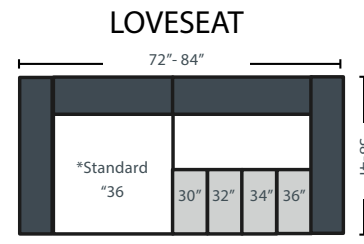

THE SAVOY MEZZO - 902

Dimensions

- A - Total Width - 80"
- B - Total Height 37"
- C - Total Depth - 37"
- D - Height To Top Of Seat - 19"
- E - Depth From Front Of Seat To Back Cushion - 21"
- F - Height To Top Of Arm - 24"
- G - Back Cushion Height - 21"

ALLOWED Seat Width By Depth

37" Depth	Cushion Density	39" Depth	41" Depth	Cushion Density
22" Seat Width	Layered Luxury Standard Is HR-23	22" Seat Width	28" Seat Width	Deluxe Cushion Standard - HR-23 With Book Wrap
24" Seat Width		24" Seat Width	30" Seat Width	
26" Seat Width	HR-23	26" Seat Width	32" Seat Width	HR-23
28" Seat Width		28" Seat Width	34" Seat Width	
30" Seat Width	1 Available Upgrade HR-34 Firm	30" Seat Width	36" Seat Width	1 Available Upgrade HR-34 Firm With Book Wrap
32" Seat Width		32" Seat Width		
34" Seat Width	HR-34	34" Seat Width		HR-34
36" Seat Width		36" Seat Width		

902C

902S

902RS / 902LS

902LL + 902RSB

902LS + 902B + 902RS

902AC

9024S

902AS

902RC

902CH

902RCH

902L

902LL + 902RCH

902LS + 901RSB

902LCH+902AL + 902RSB

902AL