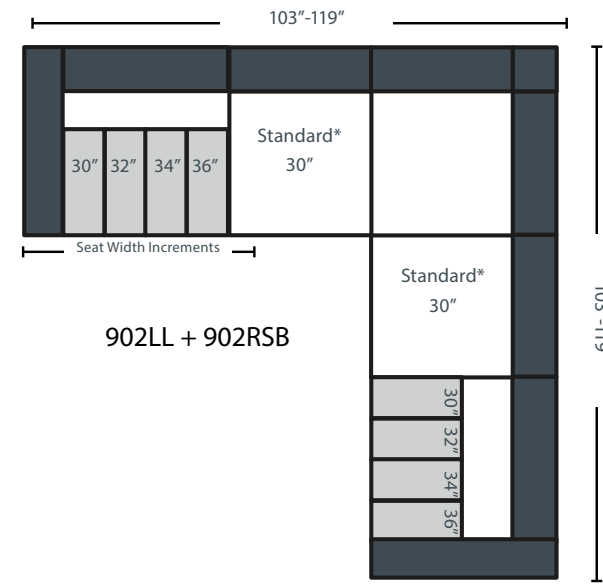

THE SAVOY MEZZO - 902

Dimensions

- A - Total Width - 80"
- B - Total Height 37"
- C - Total Depth - 37"
- D - Height To Top Of Seat - 19"
- E - Depth From Front Of Seat To Back Cushion - 21"
- F - Height To Top Of Arm - 24"
- G - Back Cushion Height - 21"

KEY TRAITS

Stitching	OUTSIDE BACK	BACK PILLOW	Dimensions
TOP STITCH	ANGLED	VELCRO WITHOUT EAR	6" Arm 5" Rail 18" Seat Height

Available Feet FEET SKU

Available Feet	FEET SKU	LIST SKU	LIST SKU
Black Matte 6.75"	BLKMATE	Chair - C	Sofa - S
Brass 6"	BRASS	Armless Chair - AC	Armless Sofa - AS
Chrome 7"	SAVOY	Left Chair - LC	Left Sofa - LS
Tall Tapered Briarwood	33MB	Right Chair - RC	Right Sofa - RS
Tall Tapered Coffee	33MC	Loveseat - L	Left Sofa Bumper - LSB
Tall Shaped Taper Briarwood	36MB	Armless Loveseat - AL	Right Sofa Bumper - RSB
Tall Shaped Taper Coffee	36MC	Right Loveseat - RL	4 Seat Sofa - 4S
XL Tapered Briarwood	71TLB	Left Loveseat - LL	Armless 4 seat Sofa Bumper - A4SB
XL Tapered Coffee	71TLC	Left Loveseat Bumper - LLB	Left 4 Seat Sofa Bumper - L4SB
Italian Chrome Leg	940FOOT	Right Loveseat Bumper - RLB	Right 4 Seat Sofa Bumper - R4SB

ALLOWED Seat Width By Depth

37" Depth	Cushion Density	39" Depth	41" Depth	Cushion Density
22" Seat Width	Layered Luxury Standard Is HR-23	22" Seat Width	28" Seat Width	Deluxe Cushion Standard - HR-23 With Book Wrap
24" Seat Width		24" Seat Width	30" Seat Width	
26" Seat Width	HR-23	26" Seat Width	32" Seat Width	HR-23
28" Seat Width		28" Seat Width	34" Seat Width	
30" Seat Width	1 Available Upgrade HR-34 Firm	30" Seat Width	36" Seat Width	1 Available Upgrade HR-34 Firm With Book Wrap
32" Seat Width		32" Seat Width		
34" Seat Width	HR-34	34" Seat Width		HR-34
36" Seat Width		36" Seat Width		

902C

902S

902RS / 902LS

902LL + 902RSB

902LS + 902B + 902RS

902AC

9024S

902AS