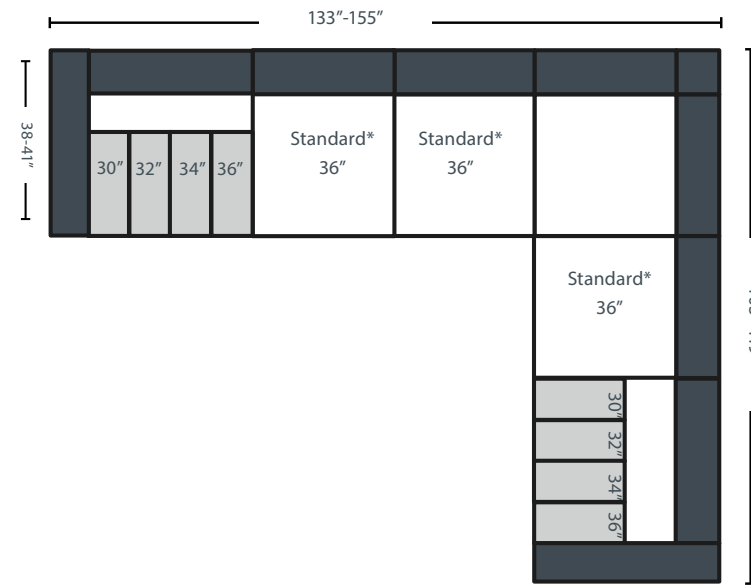

THE SAVOY MEZZO - 902

Dimensions

- A - Total Width - 80"
- B - Total Height 37"
- C - Total Depth - 37"
- D - Height To Top Of Seat - 19"
- E - Depth From Front Of Seat To Back Cushion - 21"
- F - Height To Top Of Arm - 24"
- G - Back Cushion Height - 21"

ALLOWED Seat Width By Depth

37" Depth	Cushion Density	39" Depth	41" Depth	Cushion Density
22" Seat Width	Layered Luxury Standard Is HR-23	22" Seat Width	28" Seat Width	Deluxe Cushion Standard - HR-23 With Book Wrap
24" Seat Width		24" Seat Width	30" Seat Width	
26" Seat Width	HR-23	26" Seat Width	32" Seat Width	HR-23
28" Seat Width		28" Seat Width	34" Seat Width	
30" Seat Width	1 Available Upgrade HR-34 Firm	30" Seat Width	36" Seat Width	1 Available Upgrade HR-34 Firm With Book Wrap
32" Seat Width		32" Seat Width		
34" Seat Width	HR-34	34" Seat Width		HR-34
36" Seat Width		36" Seat Width		

902RC

902CH

902RCH

902L

902LL + 902RCH

902LS + 901RSB

902LCH+902AL + 902RSB

902AL

902LL + 902RCH

9023SANG

902RL

902LCH + 902AL + 902RCH

9024SANG10