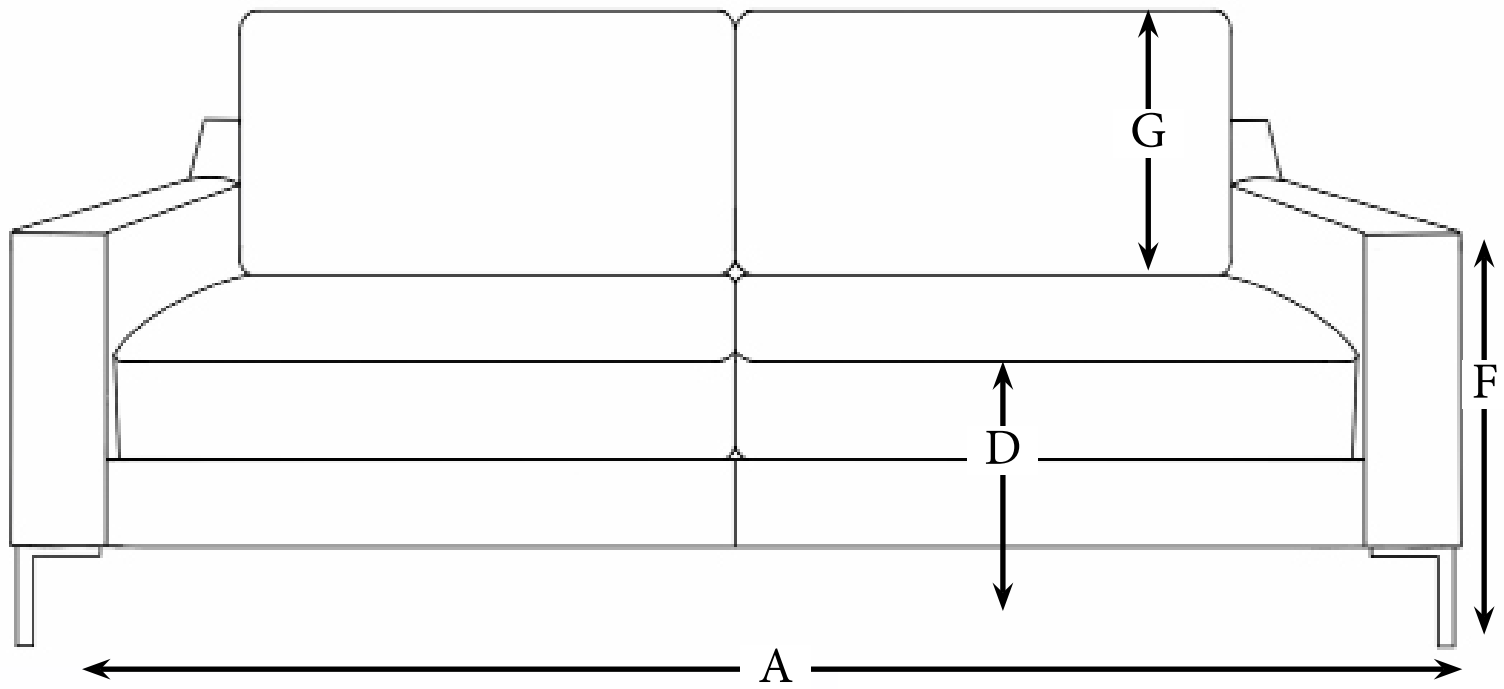

THE SAVOY MEZZO - 902

Dimensions

- A - Total Width - 80"
- B - Total Height 37"
- C - Total Depth - 37"
- D - Height To Top Of Seat - 19"
- E - Depth From Front Of Seat To Back Cushion - 21"
- F - Height To Top Of Arm - 24"
- G - Back Cushion Height - 21"

KEY TRAITS

Stitching	OUTSIDE BACK	BACK PILLOW	Dimensions
TOP STITCH	ANGLED	VELCRO WITHOUT EAR	6" Arm 5" Rail 18" Seat Height

Available Feet FEET SKU

Available Feet	FEET SKU	LIST SKU	LIST SKU
Black Matte 6.75"	BLKMATE	Chair - C	Sofa - S
Brass 6"	BRASS	Armless Chair - AC	Armless Sofa - AS
Chrome 7"	SAVOY	Left Chair - LC	Left Sofa - LS
Tall Tapered Briarwood	33MB	Right Chair - RC	Right Sofa - RS
Tall Tapered Coffee	33MC	Loveseat - L	Left Sofa Bumper - LSB
Tall Shaped Taper Briarwood	36MB	Armless Loveseat - AL	Right Sofa Bumper - RSB
Tall Shaped Taper Coffee	36MC	Right Loveseat - RL	4 Seat Sofa - 4S
XL Tapered Briarwood	71TLB	Left Loveseat - LL	Armless 4 seat Sofa Bumper - A4SB
XL Tapered Coffee	71TLC	Left Loveseat Bumper - LLB	Left 4 Seat Sofa Bumper - L4SB
Italian Chrome Leg	940FOOT	Right Loveseat Bumper - RLB	Right 4 Seat Sofa Bumper - R4SB

ALLOWED Seat Width By Depth

37" Depth	Cushion Density	39" Depth	41" Depth	Cushion Density
22" Seat Width	Layered Luxury Standard Is HR-23	22" Seat Width	28" Seat Width	Deluxe Cushion Standard - HR-23 With Book Wrap
24" Seat Width		24" Seat Width	30" Seat Width	
26" Seat Width	HR-23	26" Seat Width	32" Seat Width	HR-23
28" Seat Width		28" Seat Width	34" Seat Width	
30" Seat Width	1 Available Upgrade HR-34 Firm	30" Seat Width	36" Seat Width	1 Available Upgrade HR-34 Firm With Book Wrap
32" Seat Width		32" Seat Width		
34" Seat Width	HR-34	34" Seat Width		HR-34
36" Seat Width		36" Seat Width		