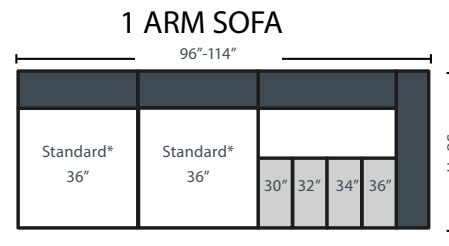

902RS / 902LS