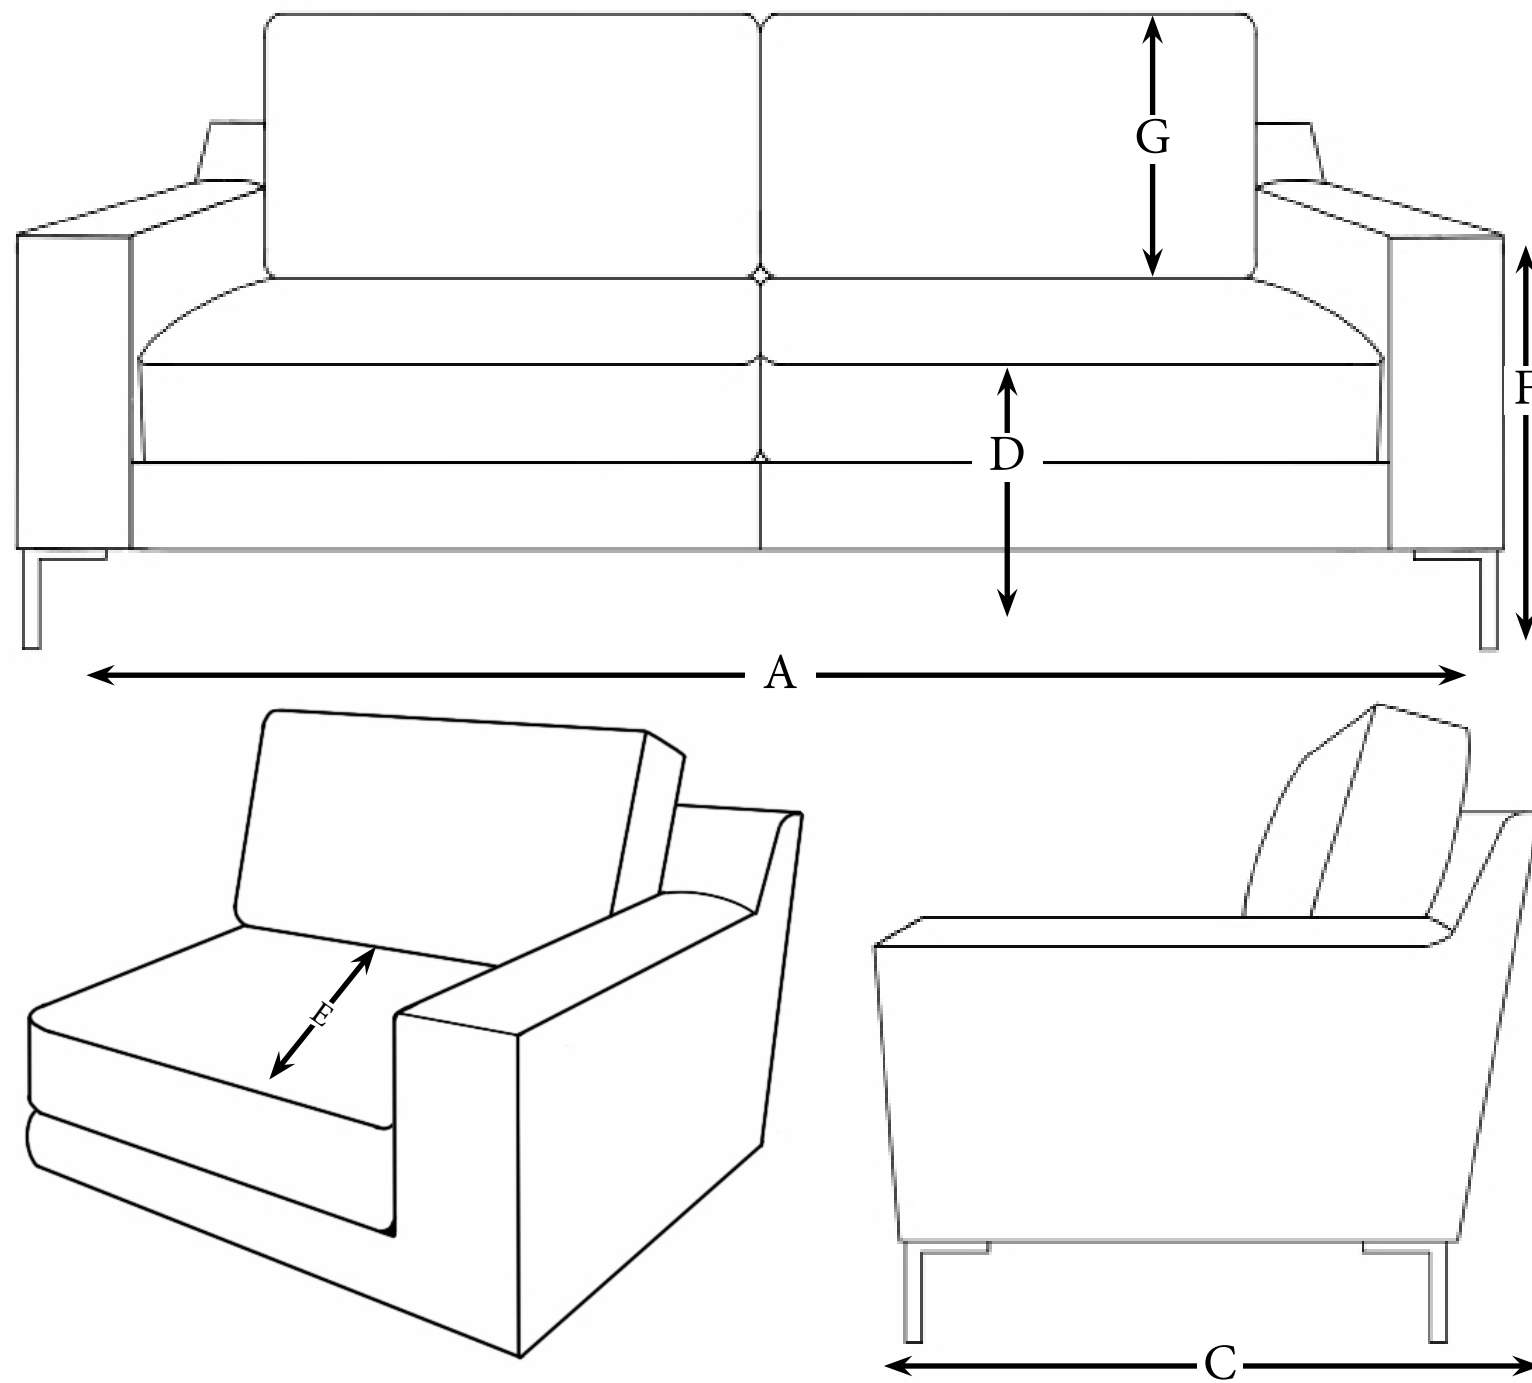

THE SAVOY AMPIO - 903

Dimensions	
A - Total Width	80"
B - Total Height	37"
C - Total Depth	37"
D - Height To Top Of Seat	19"
E - Depth From Front Of Seat To Back Cushion	21"
F - Height To Top Of Arm	24"
G - Back Cushion Height	21"

KEY TRAITS

Stitching	OUTSIDE BACK	BACK PILLOW	
TOP STITCH	ANGLED	VELCRO WITHOUT EAR	8" Arm 5" Rail 18" Seat Height
Available Feet		FEET SKU	

ALLOWED Seat Width By Depth

37" Depth	Cushion Density	39" Depth	41" Depth	Cushion Density
22" Seat Width	Layered Luxury Standard Is HR-23	22" Seat Width	28" Seat Width	Deluxe Cushion Standard - HR-23
24" Seat Width		24" Seat Width	30" Seat Width	With Book Wrap
26" Seat Width	HR-23	26" Seat Width	32" Seat Width	HR-23
28" Seat Width	1 Available Upgrade HR-34 Firm	28" Seat Width	34" Seat Width	
30" Seat Width		30" Seat Width	36" Seat Width	1 Available Upgrade HR-34 Firm With Book Wrap
32" Seat Width		32" Seat Width		HR-34
34" Seat Width	HR-34	34" Seat Width		
36" Seat Width		36" Seat Width		

Black Matte 6.75"	BLKMATE	LIST SKU	LIST SKU
Brass 6"	BRASS	Chair - C	Sofa - S
Chrome 7"	SAVOY	Armless Chair - AC	Armless Sofa - AS
Tall Tapered Briarwood	33MB	Left Chair - LC	Left Sofa - LS
Tall Tapered Coffee	33MC	Right Chair - RC	Right Sofa - RS
Tall Shaped Taper Briarwood	36MB	Loveseat - L	Left Sofa Bumper - LSB
Tall Shaped Taper Coffee	36MC	Armless Loveseat - AL	Right Sofa Bumper - RSB
XL Tapered Briarwood	71TLB	Right Loveseat - RL	4 Seat Sofa - 4S
XL Tapered Coffee	71TLC	Left Loveseat - LL	Armless 4 seat Sofa Bumper - A4SB
Italian Chrome Leg	940FOOT	Left Loveseat Bumper - LLB	Left 4 Seat Sofa Bumper - L4SB
		Right Loveseat Bumper - RLB	Right 4 Seat Sofa Bumper - R4SB
			Chaise - CH
			Left Chaise - LCH
			Right Chaise - RCH