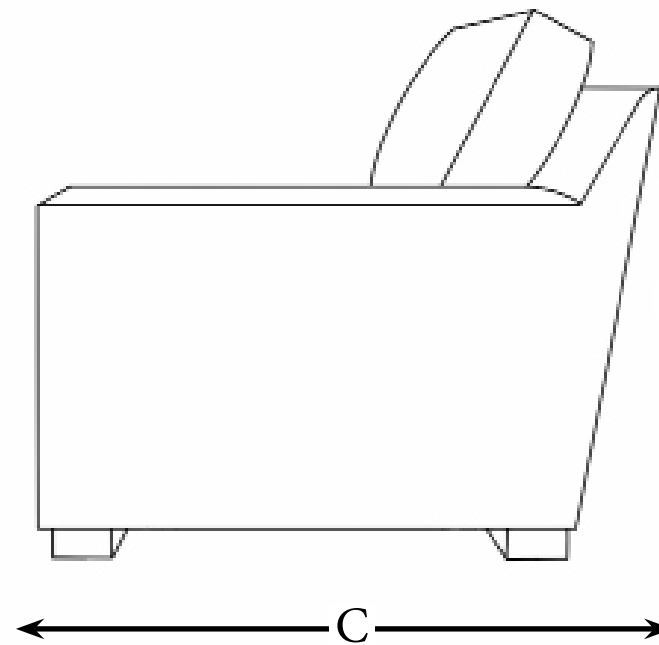

THE BERKELY FINO - 904

Dimensions

- A - Total Width - 80"
- B - Total Height 37"
- C - Total Depth - 37"
- D - Height To Top Of Seat - 19"
- E - Depth From Front Of Seat To Back Cushion - 21"
- F - Height To Top Of Arm - 24"
- G - Back Cushion Height - 21"

KEY TRAITS

Stitching	OUTSIDE BACK	BACK PILLOW	
TOP STITCH	ANGLED	VELCRO WITHOUT EAR	4" Arm 9" Rail 18" Seat Height

Available Feet FEET SKU

Available Feet	FEET SKU	LIST SKU	LIST SKU
Tall Tapered Briarwood	33MB	Chair - C	Sofa - S
Tall Tapered Coffee	33MC	Armless Chair - AC	Armless Sofa - AS
Tall Shaped Taper Briarwood	36MB	Left Chair - LC	Left Sofa - LS
Tall Shaped Taper Coffee	36MC	Right Chair - RC	Right Sofa - RS
4x4 Briarwood	4X4B	Loveseat - L	Left Sofa Bumper - LSB
4x4 Coffee	4X4C	Armless Loveseat - AL	Right Sofa Bumper - RSB
		Right Loveseat - RL	4 Seat Sofa - 4S
		Left Loveseat - LL	Armless 4 seat Sofa Bumper - A4SB
		Left Loveseat Bumper - LLB	Left 4 Seat Sofa Bumper - L4SB
		Right Loveseat Bumper - RLB	Right 4 Seat Sofa Bumper - R4SB
			Chaise - CH
			Left Chaise - LCH
			Right Chaise - RCH

ALLOWED Seat Width By Depth

37" Depth	Cushion Density	39" Depth	41" Depth	Cushion Density
22" Seat Width	Layered Luxury Standard Is HR-23	22" Seat Width	28" Seat Width	Deluxe Cushion Standard - HR-23
24" Seat Width		24" Seat Width	30" Seat Width	With Book Wrap
26" Seat Width	HR-23	26" Seat Width	32" Seat Width	HR-23
28" Seat Width	1 Available Upgrade HR-34 Firm	28" Seat Width	34" Seat Width	HR-23
30" Seat Width		30" Seat Width	36" Seat Width	1 Available Upgrade HR-34 Firm With Book Wrap
32" Seat Width		32" Seat Width		HR-34
34" Seat Width	HR-34	34" Seat Width		HR-34
36" Seat Width		36" Seat Width		HR-34