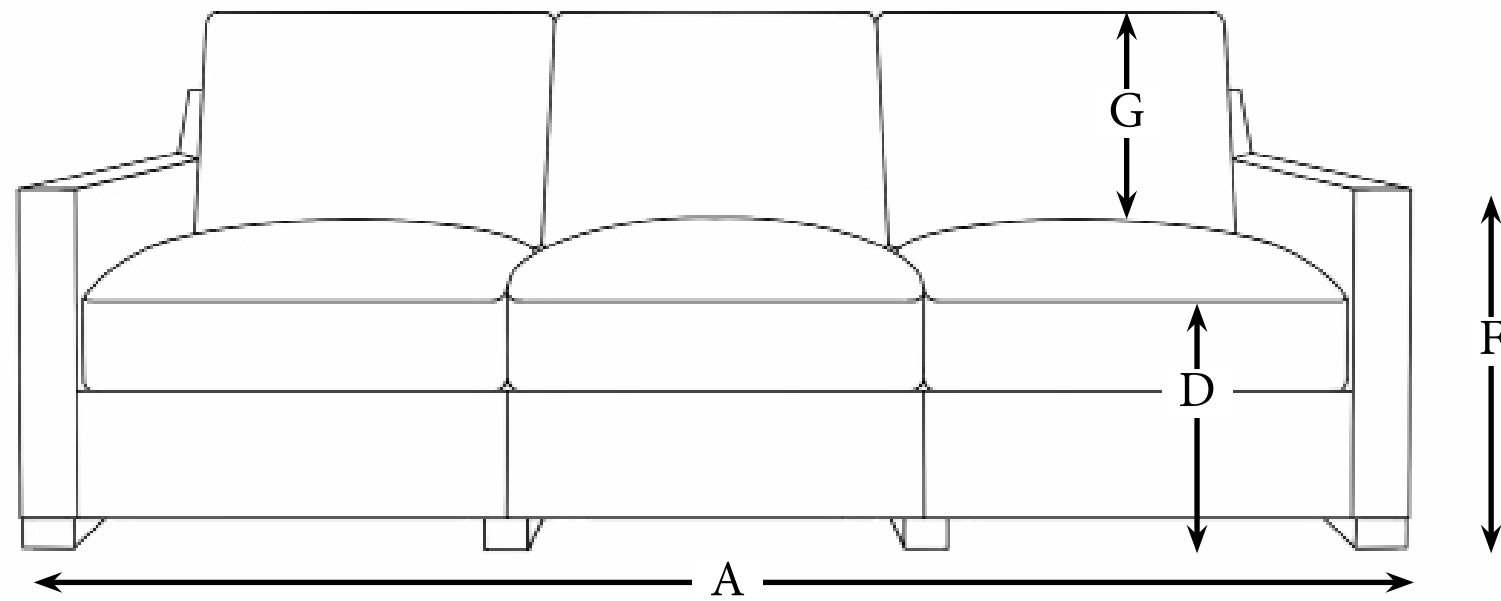

THE BERKELY FINO - 904

Dimensions

- A - Total Width - 80"
- B - Total Height 37"
- C - Total Depth - 37"
- D - Height To Top Of Seat - 19"
- E - Depth From Front Of Seat To Back Cushion - 21"
- F - Height To Top Of Arm - 24"
- G - Back Cushion Height - 21"

KEY TRAITS

Stitching	OUTSIDE BACK	BACK PILLOW	
TOP STITCH	ANGLED	VELCRO WITHOUT EAR	4" Arm 9" Rail 18" Seat Height

Available Feet FEET SKU

Available Feet	FEET SKU	LIST SKU	LIST SKU
Tall Tapered Briarwood	33MB	Chair - C	Sofa - S
Tall Tapered Coffee	33MC	Armless Chair - AC	Armless Sofa - AS
Tall Shaped Taper Briarwood	36MB	Left Chair - LC	Left Sofa - LS
Tall Shaped Taper Coffee	36MC	Right Chair - RC	Right Sofa - RS
4x4 Briarwood	4X4B	Loveseat - L	Left Sofa Bumper - LSB
4x4 Coffee	4X4C	Armless Loveseat - AL	Right Sofa Bumper - RSB
		Right Loveseat - RL	4 Seat Sofa - 4S
		Left Loveseat - LL	Armless 4 seat Sofa Bumper - A4SB
		Left Loveseat Bumper - LLB	Left 4 Seat Sofa Bumper - L4SB
		Right Loveseat Bumper - RLB	Right 4 Seat Sofa Bumper - R4SB
			Chaise - CH
			Left Chaise - LCH
			Right Chaise - RCH

ALLOWED Seat Width By Depth

37" Depth	Cushion Density	39" Depth	41" Depth	Cushion Density
22" Seat Width	Layered Luxury Standard Is HR-23	22" Seat Width	28" Seat Width	Deluxe Cushion Standard - HR-23
24" Seat Width		24" Seat Width	30" Seat Width	With Book Wrap
26" Seat Width	HR-23	26" Seat Width	32" Seat Width	HR-23
28" Seat Width	1 Available Upgrade HR-34 Firm	28" Seat Width	34" Seat Width	HR-23
30" Seat Width		30" Seat Width	36" Seat Width	1 Available Upgrade HR-34 Firm With Book Wrap
32" Seat Width		32" Seat Width		HR-34
34" Seat Width	HR-34	34" Seat Width		HR-34
36" Seat Width		36" Seat Width		HR-34