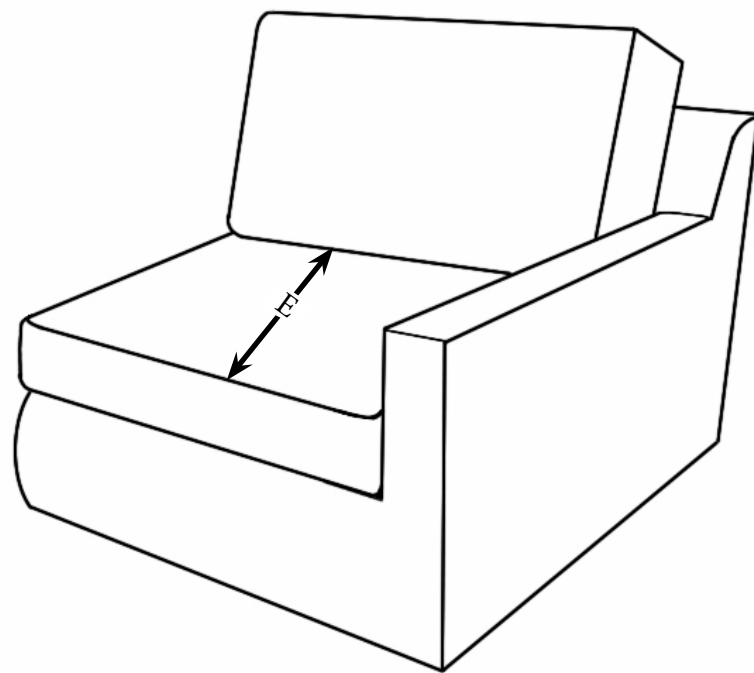

THE BERKELY FINO - 904

Dimensions

- A - Total Width - 80"
- B - Total Height 37"
- C - Total Depth - 37"
- D - Height To Top Of Seat - 19"
- E - Depth From Front Of Seat To Back Cushion - 21"
- F - Height To Top Of Arm - 24"
- G - Back Cushion Height - 21"

KEY TRAITS

Stitching	OUTSIDE BACK	BACK PILLOW	
TOP STITCH	ANGLED	VELCRO WITHOUT EAR	4" Arm 9" Rail 18" Seat Height

Available Feet FEET SKU

Available Feet	FEET SKU	LIST SKU	LIST SKU
Tall Tapered Briarwood	33MB	Chair - C	Sofa - S
Tall Tapered Coffee	33MC	Armless Chair - AC	Armless Sofa - AS
Tall Shaped Taper Briarwood	36MB	Left Chair - LC	Left Sofa - LS
Tall Shaped Taper Coffee	36MC	Right Chair - RC	Right Sofa - RS
4x4 Briarwood	4X4B	Loveseat - L	Left Sofa Bumper - LSB
4x4 Coffee	4X4C	Armless Loveseat - AL	Right Sofa Bumper - RSB
		Right Loveseat - RL	4 Seat Sofa - 4S
		Left Loveseat - LL	Armless 4 seat Sofa Bumper - A4SB
		Left Loveseat Bumper - LLB	Left 4 Seat Sofa Bumper - L4SB
		Right Loveseat Bumper - RLB	Right 4 Seat Sofa Bumper - R4SB
			Chaise - CH
			Left Chaise - LCH
			Right Chaise - RCH

ALLOWED Seat Width By Depth

37" Depth	Cushion Density	39" Depth	41" Depth	Cushion Density
22" Seat Width	Layered Luxury Standard Is HR-23	22" Seat Width	28" Seat Width	Deluxe Cushion Standard - HR-23
24" Seat Width		24" Seat Width	30" Seat Width	With Book Wrap
26" Seat Width	HR-23	26" Seat Width	32" Seat Width	HR-23
28" Seat Width	1 Available Upgrade HR-34 Firm	28" Seat Width	34" Seat Width	HR-23
30" Seat Width		30" Seat Width	36" Seat Width	1 Available Upgrade HR-34 Firm With Book Wrap
32" Seat Width		32" Seat Width		HR-34
34" Seat Width	HR-34	34" Seat Width		HR-34
36" Seat Width		36" Seat Width		HR-34