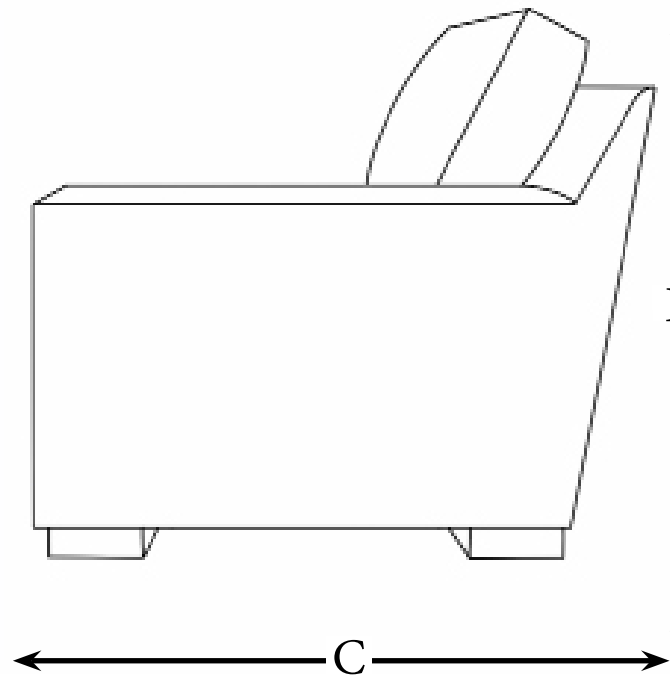

THE BERKELY MEZZO - 905

Dimensions	
A - Total Width	80"
B - Total Height	37"
C - Total Depth	37"
D - Height To Top Of Seat	19"
E - Depth From Front Of Seat To Back Cushion	21"
F - Height To Top Of Arm	24"
G - Back Cushion Height	21"

KEY TRAITS

Stitching	OUTSIDE BACK	BACK PILLOW	
TOP STITCH	ANGLED	VELCRO WITHOUT EAR	6" Arm 9" Rail 18" Seat Height

Available Feet	FEET SKU	Available SKU'S
----------------	----------	-----------------

Tall Tapered Briarwood	33MB	LIST SKU
Tall Tapered Coffee	33MC	Chair - C
Tall Shaped Taper Briarwood	36MB	Armless Chair - AC
Tall Shaped Taper Coffee	36MC	Left Chair - LC
5x5 Briarwood	5X5B	Right Chair - RC
5x5 Coffee	5X5C	Loveseat - L
		Armless Loveseat - AL
		Right Loveseat - RL
		Left Loveseat - LL
		Left Loveseat Bumper - LLB
		Right Loveseat Bumper - RLB
		LIST SKU
		Sofa - S
		Armless Sofa - AS
		Left Sofa - LS
		Right Sofa - RS
		Left Sofa Bumper - LSB
		Right Sofa Bumper - RSB
		4 Seat Sofa - 4S
		Armless 4 seat Sofa Bumper - A4SB
		Left 4 Seat Sofa Bumper - L4SB
		Right 4 Seat Sofa Bumper - R4SB
		Chaise - CH
		Left Chaise - LCH
		Right Chaise - RCH

ALLOWED Seat Width By Depth

37" Depth	Cushion Density	39" Depth	41" Depth	Cushion Density
22" Seat Width	Layered Luxury Standard Is HR-23	22" Seat Width	28" Seat Width	Deluxe Cushion Standard - HR-23
24" Seat Width		24" Seat Width	30" Seat Width	With Book Wrap
26" Seat Width	HR-23	26" Seat Width	32" Seat Width	HR-23
28" Seat Width		28" Seat Width	34" Seat Width	
30" Seat Width	1 Available Upgrade HR-34 Firm	30" Seat Width	36" Seat Width	1 Available Upgrade HR-34 Firm With Book Wrap
32" Seat Width		32" Seat Width		HR-34
34" Seat Width	HR-34	34" Seat Width		
36" Seat Width		36" Seat Width		