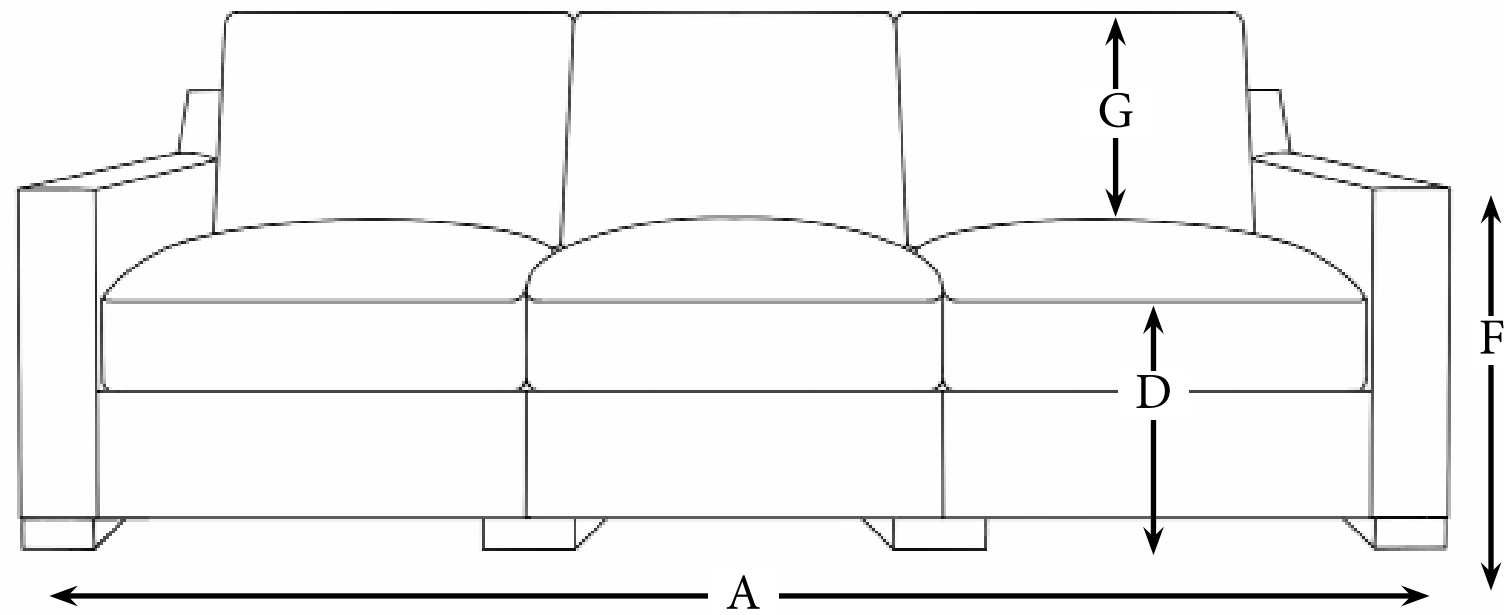

THE BERKELY MEZZO - 905

Dimensions	
A - Total Width	80"
B - Total Height	37"
C - Total Depth	37"
D - Height To Top Of Seat	19"
E - Depth From Front Of Seat To Back Cushion	21"
F - Height To Top Of Arm	24"
G - Back Cushion Height	21"

KEY TRAITS

Stitching	OUTSIDE BACK	BACK PILLOW	
TOP STITCH	ANGLED	VELCRO WITHOUT EAR	6" Arm 9" Rail 18" Seat Height

Available Feet	FEET SKU	Available SKU'S
----------------	----------	-----------------

Tall Tapered Briarwood	33MB	LIST SKU
Tall Tapered Coffee	33MC	Chair - C
Tall Shaped Taper Briarwood	36MB	Armless Chair - AC
Tall Shaped Taper Coffee	36MC	Left Chair - LC
5x5 Briarwood	5X5B	Right Chair - RC
5x5 Coffee	5X5C	Loveseat - L
		Armless Loveseat - AL
		Right Loveseat - RL
		Left Loveseat - LL
		Left Loveseat Bumper - LLB
		Right Loveseat Bumper - RLB
		LIST SKU
		Sofa - S
		Armless Sofa - AS
		Left Sofa - LS
		Right Sofa - RS
		Left Sofa Bumper - LSB
		Right Sofa Bumper - RSB
		4 Seat Sofa - 4S
		Armless 4 seat Sofa Bumper - A4SB
		Left 4 Seat Sofa Bumper - L4SB
		Right 4 Seat Sofa Bumper - R4SB
		Chaise - CH
		Left Chaise - LCH
		Right Chaise - RCH

ALLOWED Seat Width By Depth

37" Depth	Cushion Density	39" Depth	41" Depth	Cushion Density
22" Seat Width	Layered Luxury Standard Is HR-23	22" Seat Width	28" Seat Width	Deluxe Cushion Standard - HR-23
24" Seat Width		24" Seat Width	30" Seat Width	With Book Wrap
26" Seat Width	HR-23	26" Seat Width	32" Seat Width	HR-23
28" Seat Width		28" Seat Width	34" Seat Width	
30" Seat Width	1 Available Upgrade HR-34 Firm	30" Seat Width	36" Seat Width	1 Available Upgrade HR-34 Firm With Book Wrap
32" Seat Width		32" Seat Width		HR-34
34" Seat Width	HR-34	34" Seat Width		
36" Seat Width		36" Seat Width		