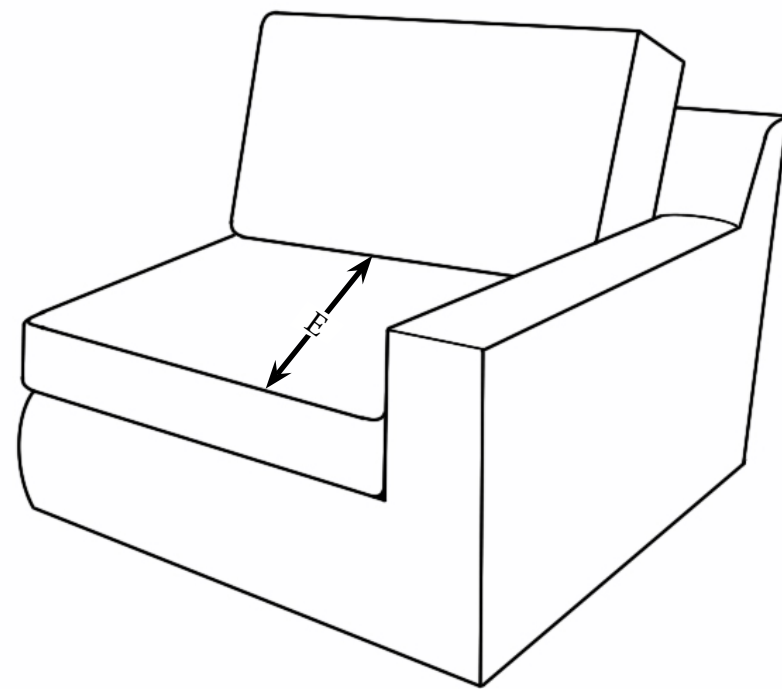

THE BERKELY MEZZO - 905

Dimensions	
A - Total Width	80"
B - Total Height	37"
C - Total Depth	37"
D - Height To Top Of Seat	19"
E - Depth From Front Of Seat To Back Cushion	21"
F - Height To Top Of Arm	24"
G - Back Cushion Height	21"

KEY TRAITS

Stitching	OUTSIDE BACK	BACK PILLOW	
TOP STITCH	ANGLED	VELCRO WITHOUT EAR	6" Arm 9" Rail 18" Seat Height

Available Feet	FEET SKU	Available SKU'S
----------------	----------	-----------------

Tall Tapered Briarwood	33MB	LIST SKU
Tall Tapered Coffee	33MC	Chair - C
Tall Shaped Taper Briarwood	36MB	Armless Chair - AC
Tall Shaped Taper Coffee	36MC	Left Chair - LC
5x5 Briarwood	5X5B	Right Chair - RC
5x5 Coffee	5X5C	Loveseat - L
		Armless Loveseat - AL
		Right Loveseat - RL
		Left Loveseat - LL
		Left Loveseat Bumper - LLB
		Right Loveseat Bumper - RLB
		LIST SKU
		Sofa - S
		Armless Sofa - AS
		Left Sofa - LS
		Right Sofa - RS
		Left Sofa Bumper - LSB
		Right Sofa Bumper - RSB
		4 Seat Sofa - 4S
		Armless 4 seat Sofa Bumper - A4SB
		Left 4 Seat Sofa Bumper - L4SB
		Right 4 Seat Sofa Bumper - R4SB
		Chaise - CH
		Left Chaise - LCH
		Right Chaise - RCH

ALLOWED Seat Width By Depth

37" Depth	Cushion Density	39" Depth	41" Depth	Cushion Density
22" Seat Width	Layered Luxury Standard Is HR-23	22" Seat Width	28" Seat Width	Deluxe Cushion Standard - HR-23
24" Seat Width		24" Seat Width	30" Seat Width	With Book Wrap
26" Seat Width	HR-23	26" Seat Width	32" Seat Width	HR-23
28" Seat Width		28" Seat Width	34" Seat Width	
30" Seat Width	1 Available Upgrade HR-34 Firm	30" Seat Width	36" Seat Width	1 Available Upgrade HR-34 Firm With Book Wrap
32" Seat Width		32" Seat Width		HR-34
34" Seat Width	HR-34	34" Seat Width		
36" Seat Width		36" Seat Width		