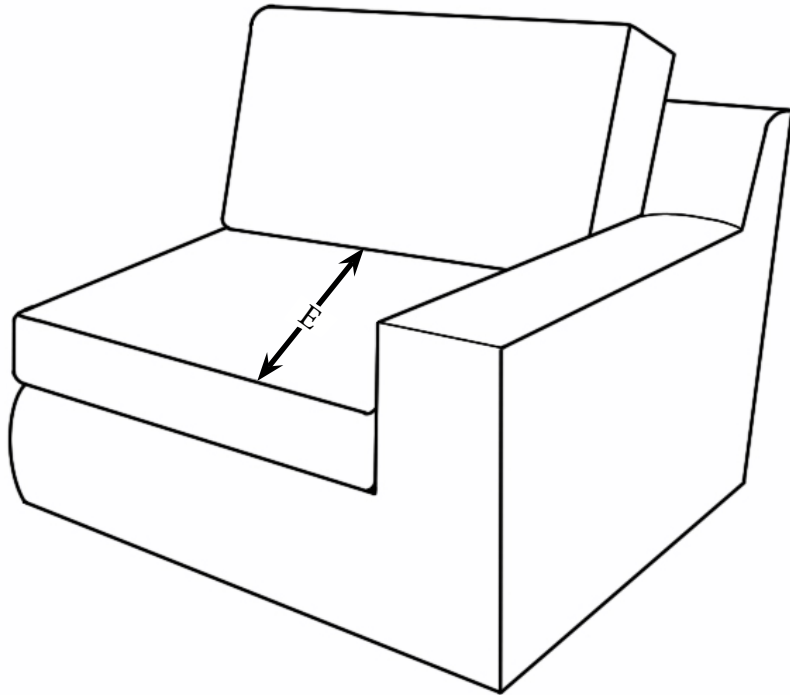

THE BERKELEY AMPIO - 906

A - Total Width - 80"

Dimensions

- A - Total Width - 80"
- B - Total Height 37"
- C - Total Depth - 37"
- D - Height To Top Of Seat - 19"
- E - Depth From Front Of Seat To Back Cushion - 21"
- F - Height To Top Of Arm - 24"
- G - Back Cushion Height - 21"

KEY TRAITS

Stitching	OUTSIDE BACK	BACK PILLOW	
TOP STITCH	ANGLED	VELCRO WITHOUT EAR	8" Arm 9" Rail 18" Seat Height

Available Feet FEET SKU Available SKU'S

Available Feet	FEET SKU	LIST SKU	LIST SKU
Tall Tapered Briarwood	33MB	Chair - C	Sofa - S
Tall Tapered Coffee	33MC	Armless Chair - AC	Armless Sofa - AS
Tall Shaped Taper Briarwood	36MB	Left Chair - LC	Left Sofa - LS
Tall Shaped Taper Coffee	36MC	Right Chair - RC	Right Sofa - RS
7x7 Briarwood	7X7B	Loveseat - L	Left Sofa Bumper - LSB
7x7 Coffee	7X7C	Armless Loveseat - AL	Right Sofa Bumper - RSB
		Right Loveseat - RL	4 Seat Sofa - 4S
		Left Loveseat - LL	Armless 4 seat Sofa Bumper - A4SB
		Left Loveseat Bumper - LLLB	Left 4 Seat Sofa Bumper - L4SB
		Right Loveseat Bumper - RLB	Right 4 Seat Sofa Bumper - R4SB
			Chaise - CH
			Left Chaise - LCH
			Right Chaise - RCH

ALLOWED Seat Width By Depth

37" Depth	Cushion Density	39" Depth	41" Depth	Cushion Density
22" Seat Width	Layered Luxury Standard Is HR-23	22" Seat Width	28" Seat Width	Deluxe Cushion Standard - HR-23
24" Seat Width		24" Seat Width	30" Seat Width	With Book Wrap
26" Seat Width	HR-23	26" Seat Width	32" Seat Width	HR-23
28" Seat Width	1 Available Upgrade HR-34 Firm	28" Seat Width	34" Seat Width	
30" Seat Width		30" Seat Width	36" Seat Width	1 Available Upgrade HR-34 Firm With Book Wrap
32" Seat Width		32" Seat Width		HR-34
34" Seat Width	HR-34	34" Seat Width		
36" Seat Width		36" Seat Width		