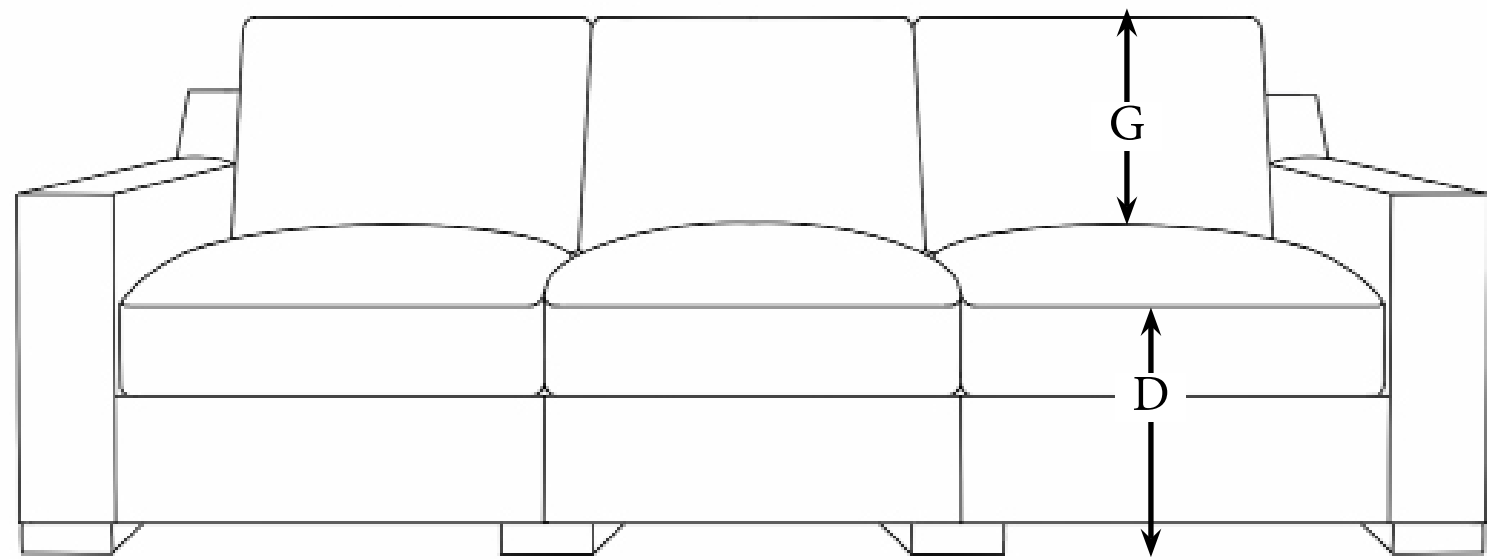

THE BERKELEY AMPIO - 906

A - Total Width - 80"

Dimensions

- A - Total Width - 80"
- B - Total Height 37"
- C - Total Depth - 37"
- D - Height To Top Of Seat - 19"
- E - Depth From Front Of Seat To Back Cushion - 21"
- F - Height To Top Of Arm - 24"
- G - Back Cushion Height - 21"

KEY TRAITS

Stitching	OUTSIDE BACK	BACK PILLOW	
TOP STITCH	ANGLED	VELCRO WITHOUT EAR	8" Arm 9" Rail 18" Seat Height

Available Feet FEET SKU Available SKU'S

Available Feet	FEET SKU	LIST SKU	LIST SKU
Tall Tapered Briarwood	33MB	Chair - C	Sofa - S
Tall Tapered Coffee	33MC	Armless Chair - AC	Armless Sofa - AS
Tall Shaped Taper Briarwood	36MB	Left Chair - LC	Left Sofa - LS
Tall Shaped Taper Coffee	36MC	Right Chair - RC	Right Sofa - RS
7x7 Briarwood	7X7B	Loveseat - L	Left Sofa Bumper - LSB
7x7 Coffee	7X7C	Armless Loveseat - AL	Right Sofa Bumper - RSB
		Right Loveseat - RL	4 Seat Sofa - 4S
		Left Loveseat - LL	Armless 4 seat Sofa Bumper - A4SB
		Left Loveseat Bumper - LLLB	Left 4 Seat Sofa Bumper - L4SB
		Right Loveseat Bumper - RLB	Right 4 Seat Sofa Bumper - R4SB
			Chaise - CH
			Left Chaise - LCH
			Right Chaise - RCH

ALLOWED Seat Width By Depth

37" Depth	Cushion Density	39" Depth	41" Depth	Cushion Density
22" Seat Width	Layered Luxury Standard Is HR-23	22" Seat Width	28" Seat Width	Deluxe Cushion Standard - HR-23
24" Seat Width		24" Seat Width	30" Seat Width	With Book Wrap
26" Seat Width	HR-23	26" Seat Width	32" Seat Width	HR-23
28" Seat Width	1 Available Upgrade HR-34 Firm	28" Seat Width	34" Seat Width	
30" Seat Width		30" Seat Width	36" Seat Width	1 Available Upgrade HR-34 Firm With Book Wrap
32" Seat Width		32" Seat Width		HR-34
34" Seat Width	HR-34	34" Seat Width		
36" Seat Width		36" Seat Width		