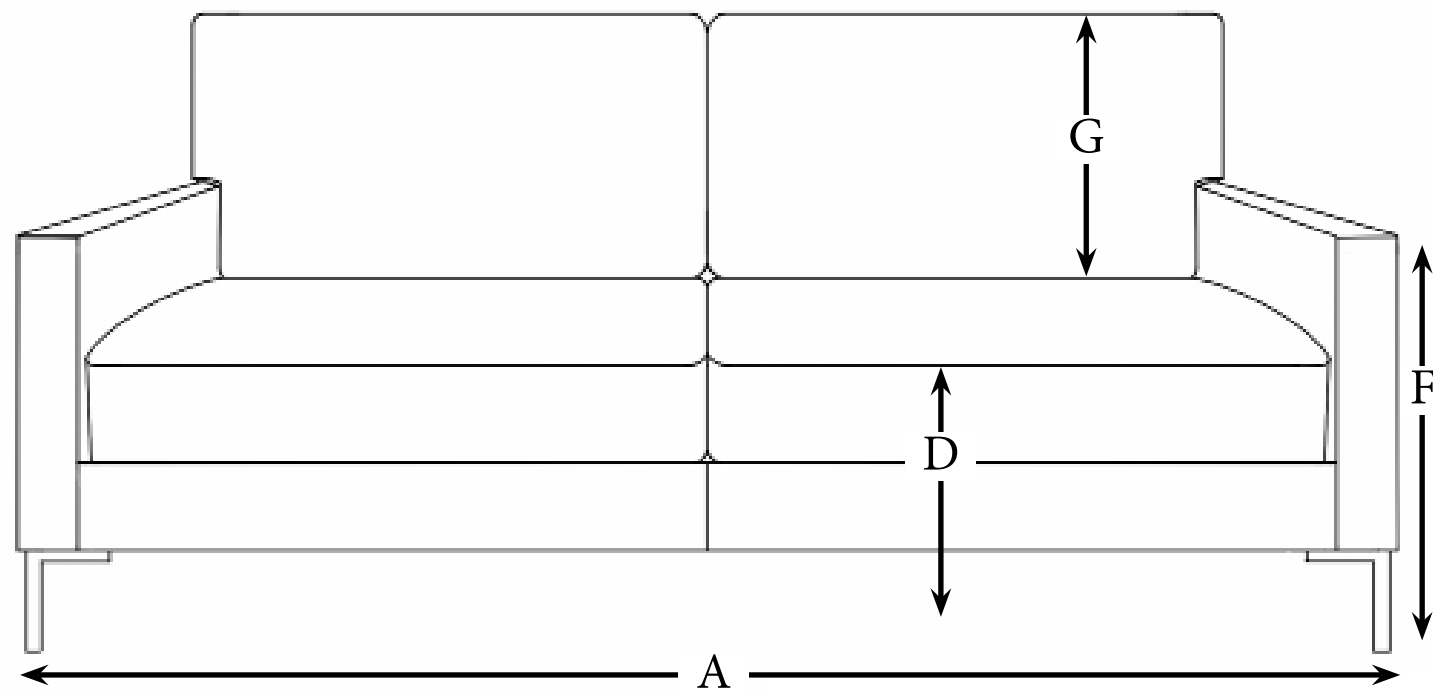

# THE ARCADIA FINO - 911

Dimensions	
A - Total Width	80"
B - Total Height	37"
C - Total Depth	37"
D - Height To Top Of Seat	19"
E - Depth From Front Of Seat To Back Cushion	21"
F - Height To Top Of Arm	24"
G - Back Cushion Height	21"

## KEY TRAITS

Stitching	OUTSIDE BACK	BACK PILLOW	
TOP STITCH	ANGLED	VELCRO WITH EAR	4" Arm 5" Rail 18" Seat Height

## ALLOWED Seat Width By Depth

37" Depth	Cushion Density	39" Depth	41" Depth	Cushion Density
22" Seat Width	Layered Luxury Standard Is HR-23	22" Seat Width	28" Seat Width	Deluxe Cushion Standard - HR-23
24" Seat Width		24" Seat Width	30" Seat Width	
26" Seat Width	HR-23	26" Seat Width	32" Seat Width	With Book Wrap
28" Seat Width		28" Seat Width	34" Seat Width	
30" Seat Width	1 Available Upgrade HR-34 Firm	30" Seat Width	36" Seat Width	Deluxe Cushion Standard - HR-23
32" Seat Width		32" Seat Width		
34" Seat Width	HR-34	34" Seat Width		With Book Wrap
36" Seat Width		36" Seat Width		
				1 Available Upgrade HR-34 Firm With Book Wrap
				HR-34