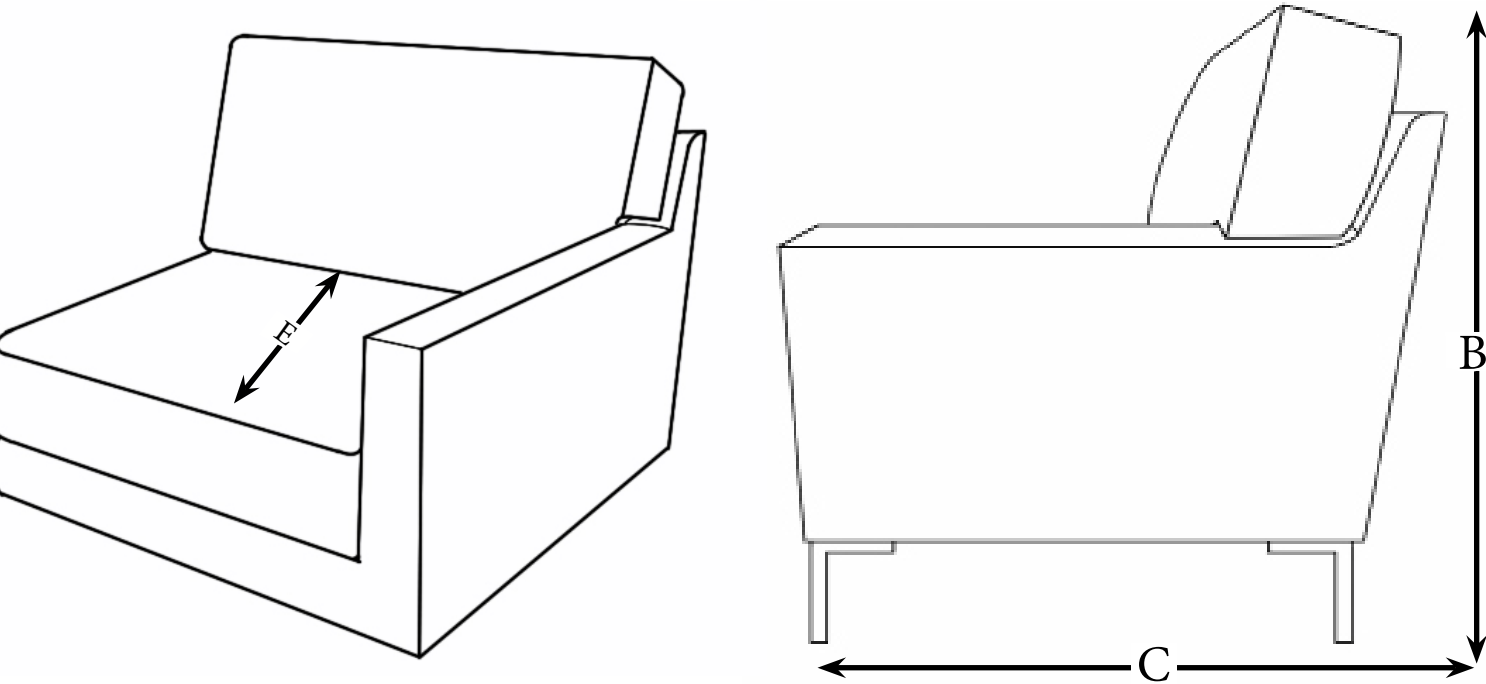

# THE ARCADIA FINO - 911

Dimensions	
A - Total Width	80"
B - Total Height	37"
C - Total Depth	37"
D - Height To Top Of Seat	19"
E - Depth From Front Of Seat To Back Cushion	21"
F - Height To Top Of Arm	24"
G - Back Cushion Height	21"

## KEY TRAITS

Stitching	OUTSIDE BACK	BACK PILLOW	
TOP STITCH	ANGLED	VELCRO WITH EAR	4" Arm 5" Rail 18" Seat Height

## ALLOWED Seat Width By Depth

37" Depth	Cushion Density	39" Depth	41" Depth	Cushion Density
22" Seat Width	Layered Luxury Standard Is HR-23	22" Seat Width	28" Seat Width	Deluxe Cushion Standard - HR-23
24" Seat Width		24" Seat Width	30" Seat Width	
26" Seat Width	HR-23	26" Seat Width	32" Seat Width	With Book Wrap
28" Seat Width		28" Seat Width	34" Seat Width	
30" Seat Width	1 Available Upgrade HR-34 Firm	30" Seat Width	36" Seat Width	Deluxe Cushion Standard - HR-23
32" Seat Width		32" Seat Width		
34" Seat Width	HR-34	34" Seat Width		With Book Wrap
36" Seat Width		36" Seat Width		
				1 Available Upgrade HR-34 Firm With Book Wrap
				HR-34