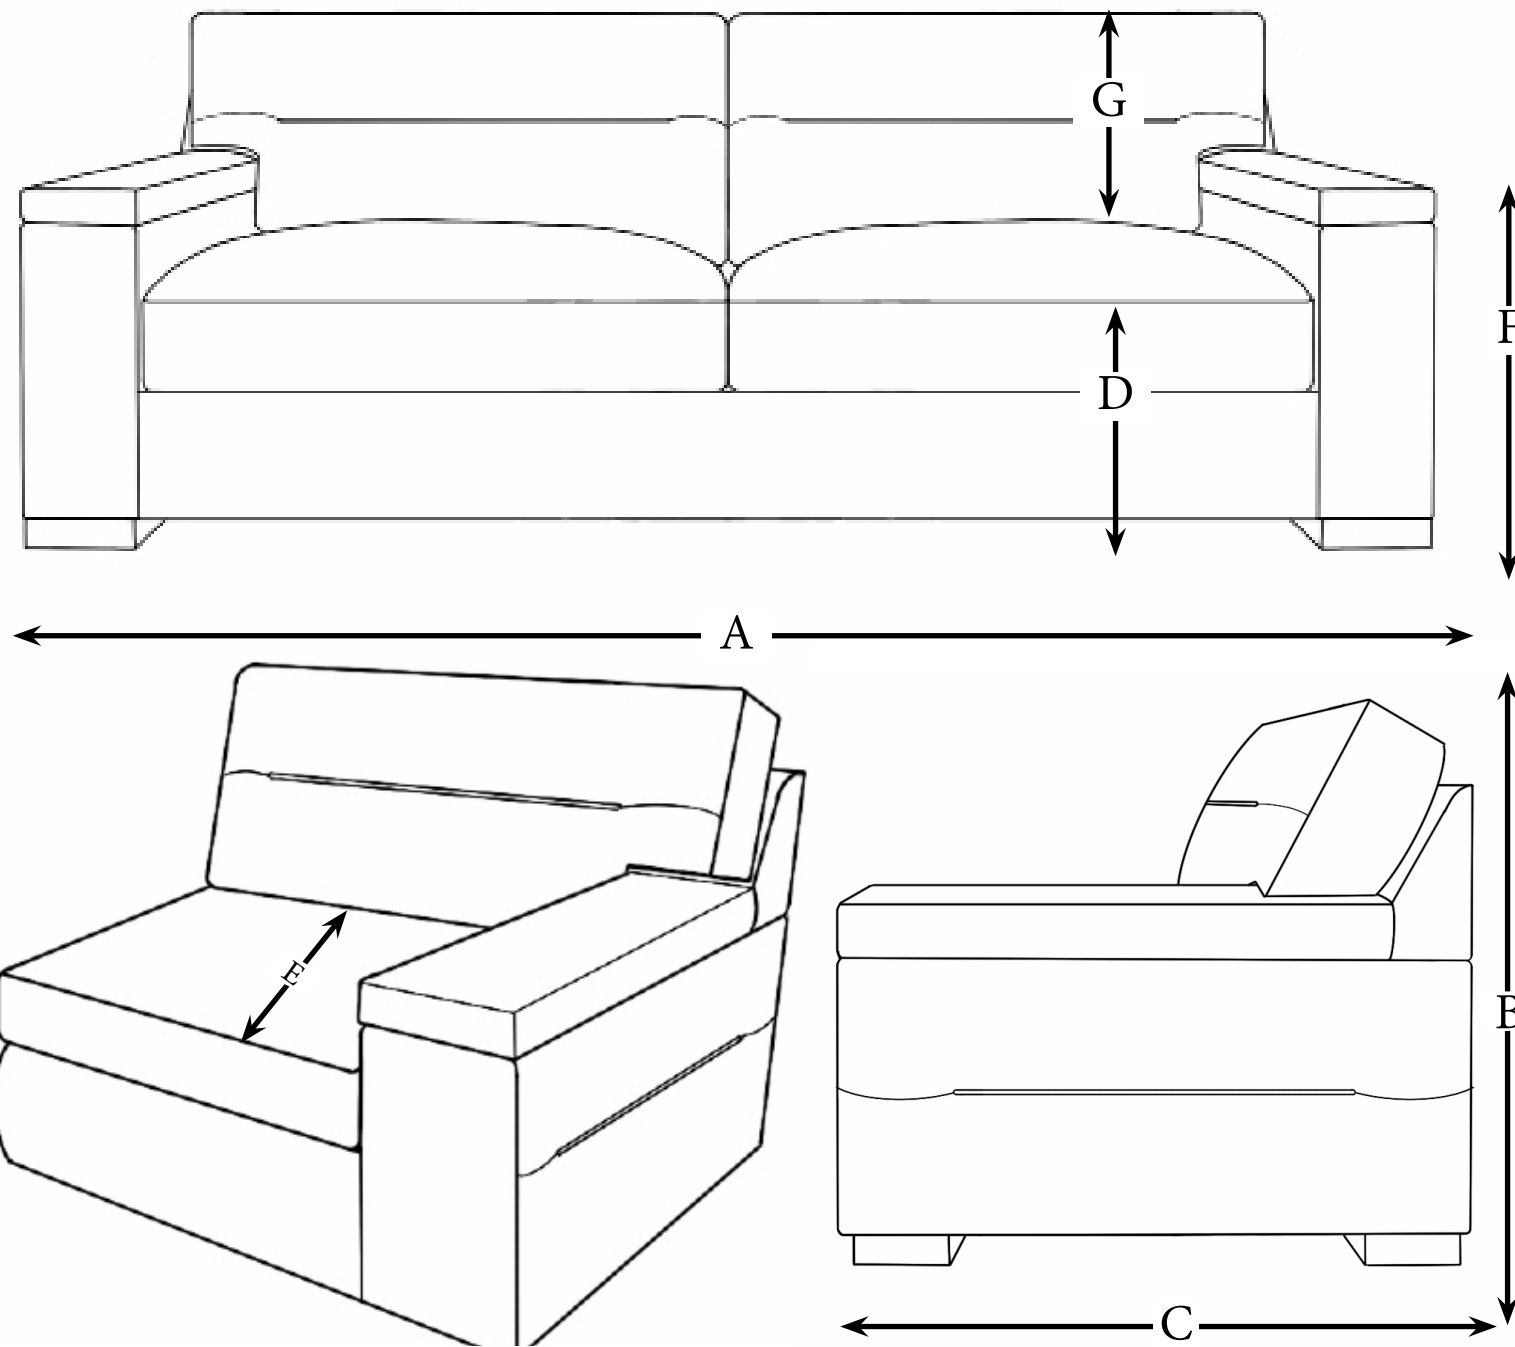

THE MONACO AMPIO - 926

Dimensions

- A - Total Width - 80"
- B - Total Height 37"
- C - Total Depth - 37"
- D - Height To Top Of Seat - 19"
- E - Depth From Front Of Seat To Back Cushion - 21"
- F - Height To Top Of Arm - 24"
- G - Back Cushion Height - 21"

KEY TRAITS

Stitching	OUTSIDE BACK	BACK PILLOW	
TOP STITCH	ANGLED	WITH EAR	12" Arm 9" Rail 18" Seat Height

Available Feet FEET SKU

Available Feet	FEET SKU	LIST SKU	LIST SKU
Tall Tapered Briarwood	33MB	Chair - C	Sofa - S
Tall Tapered Coffee	33MC	Armless Chair - AC	Armless Sofa - AS
Tall Shaped Taper Briarwood	36MB	Left Chair - LC	Left Sofa - LS
Tall Shaped Taper Coffee	36MC	Right Chair - RC	Right Sofa - RS
7x7 Briarwood	7X7B	Loveseat - L	Left Sofa Bumper - LSB
7x7 Coffee	7X7C	Armless Loveseat - AL	Right Sofa Bumper - RSB
L-Leg Briarwood	56LLEGB	Right Loveseat - RL	4 Seat Sofa - 4S
L-Leg Coffee	56LLEGC	Left Loveseat - LL	Armless 4 seat Sofa Bumper - A4SB
		Left Loveseat Bumper - LLB	Left 4 Seat Sofa Bumper - L4SB
		Right Loveseat Bumper - RLB	Right 4 Seat Sofa Bumper - R4SB
			Chaise - CH
			Left Chaise - LCH
			Right Chaise - RCH

ALLOWED Seat Width By Depth

37" Depth	Cushion Density	39" Depth	41" Depth	Cushion Density
22" Seat Width	Layered Luxury Standard Is HR-23	22" Seat Width	28" Seat Width	Deluxe Cushion Standard - HR-23 With Book Wrap
24" Seat Width		24" Seat Width	30" Seat Width	
26" Seat Width	HR-23	26" Seat Width	32" Seat Width	HR-23
28" Seat Width	1 Available Upgrade HR-34 Firm	28" Seat Width	34" Seat Width	
30" Seat Width		30" Seat Width	36" Seat Width	
32" Seat Width	HR-34	32" Seat Width		
34" Seat Width		34" Seat Width		HR-34
36" Seat Width		36" Seat Width		